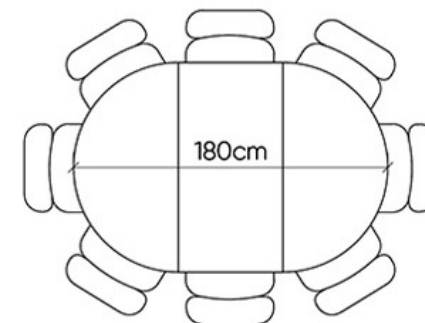

The seating arrangements below show the chair width of 52 cm.

Extension Options

4 Seater

6 seater
+40 cm (+2 seats)

7 seater
+60 cm (+3 seats)

8 seater
+80 cm (+4 seats)

The seating arrangements below show the chair width of 52 cm.

Extension Options

5 Seater

7 seater
+40 cm (+2 seats)

8 seater
+60 cm (+3 seats)

9 seater
+80 cm (+4 seats)

The seating arrangements below show the chair width of 52 cm.

Extension Options

6 Seater

8 seater
+40 cm (+2 seats)

9 seater
+60 cm (+3 seats)

10 seater
+80 cm (+4 seats)

The seating arrangements below show the chair width of 52 cm.

Extension Options

7 Seater

9 seater
+40 cm (+2 seats)

10 seater
+60 cm (+3 seats)

11 seater
+80 cm (+4 seats)

The seating arrangements below show the chair width of 52 cm.

Extension Options

8 Seater

10 seater
+40 cm (+2 seats)

11 seater
+60 cm (+3 seats)

12 seater
+80 cm (+4 seats)

The dimensions below outlines the dimensions of the pipe leg corresponding to the size of the tabletop.