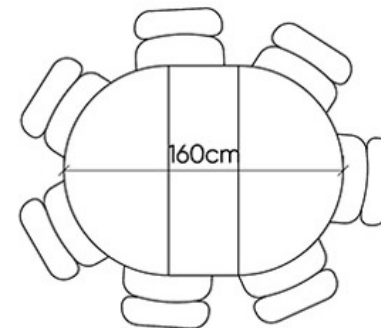

The seating arrangements below show the chair width of 52 cm.

Extension Options

4 Seater

6 seater
+40 cm (+2 seats)

7 seater
+60 cm (+3 seats)

8 seater
+80 cm (+4 seats)

The seating arrangements below show the chair width of 52 cm.

Extension Options

5 Seater

7 seater
+40 cm (+2 seats)

8 seater
+60 cm (+3 seats)

9 seater
+80 cm (+4 seats)

The seating arrangements below show the chair width of 52 cm.

Extension Options

6 Seater

8 seater
+40 cm (+2 seats)

9 seater
+60 cm (+3 seats)

10 seater
+80 cm (+4 seats)

The seating arrangements below show the chair width of 52 cm.

Extension Options

7 Seater

9 seater
+40 cm (+2 seats)

10 seater
+60 cm (+3 seats)

11 seater
+80 cm (+4 seats)

The seating arrangements below show the chair width of 52 cm.

Extension Options

8 Seater

10 seater
+40 cm (+2 seats)

11 seater
+60 cm (+3 seats)

12 seater
+80 cm (+4 seats)

The dimensions below outlines the dimensions of the pipe leg corresponding to the size of the tabletop.