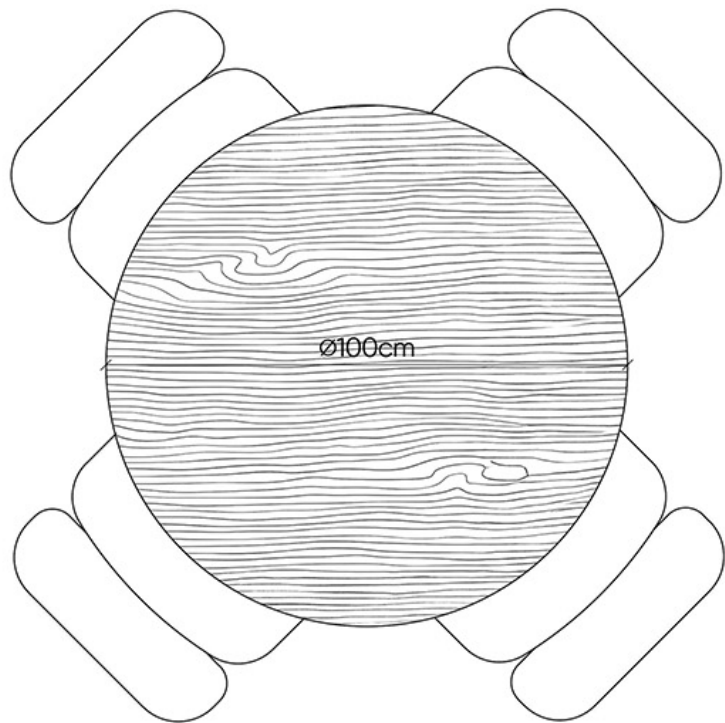

The seating arrangements below show the chair width of 52 cm.

Extension Options

4 Seater

6 seater
+40 cm (+2 seats)

7 seater
+60 cm (+3 seats)

8 seater
+80 cm (+4 seats)

The seating arrangements below show the chair width of 52 cm.

Extension Options

5 Seater

7 seater
+40 cm (+2 seats)

8 seater
+60 cm (+3 seats)

9 seater
+80 cm (+4 seats)

The seating arrangements below show the chair width of 52 cm.

Extension Options

6 Seater

8 seater
+40 cm (+2 seats)

9 seater
+60 cm (+3 seats)

10 seater
+80 cm (+4 seats)

The seating arrangements below show the chair width of 52 cm.

Extension Options

7 Seater

9 seater
+40 cm (+2 seats)

10 seater
+60 cm (+3 seats)

11 seater
+80 cm (+4 seats)

The seating arrangements below show the chair width of 52 cm.

Extension Options

8 Seater

10 seater
+40 cm (+2 seats)

11 seater
+60 cm (+3 seats)

12 seater
+80 cm (+4 seats)

The dimensions below outlines the dimensions of the pipe leg corresponding to the size of the tabletop.