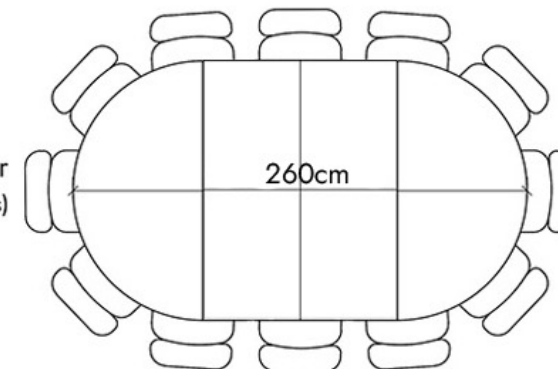

The seating arrangements below show the chair width of 52 cm.

Extension Options

4 Seater

6 seater
+40 cm (+2 seats)

7 seater
+60 cm (+3 seats)

8 seater
+80 cm (+4 seats)

The seating arrangements below show the chair width of 52 cm.

Extension Options

5 Seater

7 seater
+40 cm (+2 seats)

8 seater
+60 cm (+3 seats)

9 seater
+80 cm (+4 seats)

The seating arrangements below show the chair width of 52 cm.

Extension Options

6 Seater

8 seater
+40 cm (+2 seats)

9 seater
+60 cm (+3 seats)

10 seater
+80 cm (+4 seats)

The seating arrangements below show the chair width of 52 cm.

Extension Options

7 Seater

9 seater
+40 cm (+2 seats)

10 seater
+60 cm (+3 seats)

11 seater
+80 cm (+4 seats)

The seating arrangements below show the chair width of 52 cm.

Extension Options

8 Seater

10 seater
+40 cm (+2 seats)

11 seater
+60 cm (+3 seats)

12 seater
+80 cm (+4 seats)

The dimensions below outlines the dimensions of the pipe leg corresponding to the size of the tabletop.