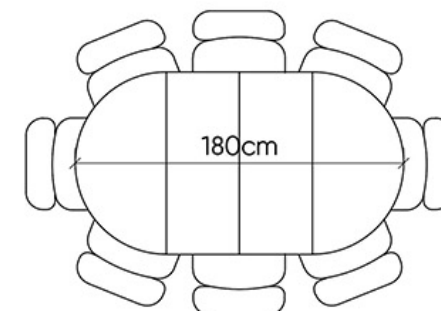

The seating arrangements below show the chair width of 52 cm.

Extension Options

4 Seater

6 seater
+40 cm (+2 seats)

7 seater
+60 cm (+3 seats)

8 seater
+80 cm (+4 seats)

The seating arrangements below show the chair width of 52 cm.

Extension Options

5 Seater

7 seater
+40 cm (+2 seats)

8 seater
+60 cm (+3 seats)

9 seater
+80 cm (+4 seats)

The seating arrangements below show the chair width of 52 cm.

Extension Options

6 Seater

8 seater
+40 cm (+2 seats)

9 seater
+60 cm (+3 seats)

10 seater
+80 cm (+4 seats)

The seating arrangements below show the chair width of 52 cm.

Extension Options

7 Seater

9 seater
+40 cm (+2 seats)

10 seater
+60 cm (+3 seats)

11 seater
+80 cm (+4 seats)

The seating arrangements below show the chair width of 52 cm.

Extension Options

8 Seater

10 seater
+40 cm (+2 seats)

11 seater
+60 cm (+3 seats)

12 seater
+80 cm (+4 seats)

The dimensions below outlines the dimensions of the pipe leg corresponding to the size of the tabletop.