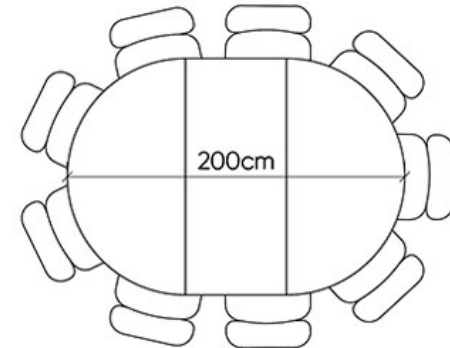

The seating arrangements below show the chair width of 52 cm.

Extension Options

4 Seater

6 seater
+40 cm (+2 seats)

7 seater
+60 cm (+3 seats)

8 seater
+80 cm (+4 seats)

The seating arrangements below show the chair width of 52 cm.

Extension Options

5 Seater

7 seater
+40 cm (+2 seats)

8 seater
+60 cm (+3 seats)

9 seater
+80 cm (+4 seats)

The seating arrangements below show the chair width of 52 cm.

Extension Options

6 Seater

8 seater
+40 cm (+2 seats)

9 seater
+60 cm (+3 seats)

10 seater
+80 cm (+4 seats)

The seating arrangements below show the chair width of 52 cm.

Extension Options

7 Seater

9 seater
+40 cm (+2 seats)

10 seater
+60 cm (+3 seats)

11 seater
+80 cm (+4 seats)

The seating arrangements below show the chair width of 52 cm.

Extension Options

8 Seater

10 seater
+40 cm (+2 seats)

11 seater
+60 cm (+3 seats)

12 seater
+80 cm (+4 seats)

The dimensions below outlines the dimensions of the pipe leg corresponding to the size of the tabletop.