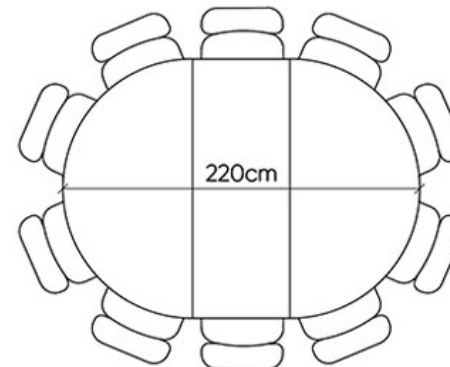

The seating arrangements below show the chair width of 52 cm.

Extension Options

4 Seater

6 seater
+40 cm (+2 seats)

7 seater
+60 cm (+3 seats)

8 seater
+80 cm (+4 seats)

The seating arrangements below show the chair width of 52 cm.

Extension Options

5 Seater

7 seater
+40 cm (+2 seats)

8 seater
+60 cm (+3 seats)

9 seater
+80 cm (+4 seats)

The seating arrangements below show the chair width of 52 cm.

Extension Options

6 Seater

8 seater
+40 cm (+2 seats)

9 seater
+60 cm (+3 seats)

10 seater
+80 cm (+4 seats)

The seating arrangements below show the chair width of 52 cm.

Extension Options

7 Seater

9 seater
+40 cm (+2 seats)

10 seater
+60 cm (+3 seats)

11 seater
+80 cm (+4 seats)

The seating arrangements below show the chair width of 52 cm.

Extension Options

8 Seater

10 seater
+40 cm (+2 seats)

11 seater
+60 cm (+3 seats)

12 seater
+80 cm (+4 seats)

The dimensions below outlines the dimensions of the pipe leg corresponding to the size of the tabletop.