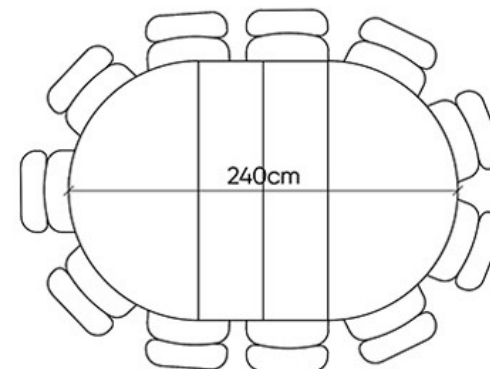

The seating arrangements below show the chair width of 52 cm.

Extension Options

4 Seater

6 seater
+40 cm (+2 seats)

7 seater
+60 cm (+3 seats)

8 seater
+80 cm (+4 seats)

The seating arrangements below show the chair width of 52 cm.

Extension Options

5 Seater

7 seater
+40 cm (+2 seats)

8 seater
+60 cm (+3 seats)

9 seater
+80 cm (+4 seats)

The seating arrangements below show the chair width of 52 cm.

Extension Options

6 Seater

8 seater
+40 cm (+2 seats)

9 seater
+60 cm (+3 seats)

10 seater
+80 cm (+4 seats)

The seating arrangements below show the chair width of 52 cm.

Extension Options

7 Seater

9 seater
+40 cm (+2 seats)

10 seater
+60 cm (+3 seats)

11 seater
+80 cm (+4 seats)

The seating arrangements below show the chair width of 52 cm.

Extension Options

8 Seater

10 seater
+40 cm (+2 seats)

11 seater
+60 cm (+3 seats)

12 seater
+80 cm (+4 seats)

The dimensions below outlines the dimensions of the pipe leg corresponding to the size of the tabletop.