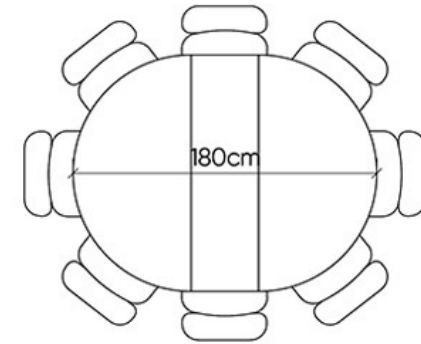

The seating arrangements below show the chair width of 52 cm.

Extension Options

4 Seater

6 seater
+40 cm (+2 seats)

7 seater
+60 cm (+3 seats)

8 seater
+80 cm (+4 seats)

The seating arrangements below show the chair width of 52 cm.

Extension Options

5 Seater

7 seater
+40 cm (+2 seats)

8 seater
+60 cm (+3 seats)

9 seater
+80 cm (+4 seats)

The seating arrangements below show the chair width of 52 cm.

Extension Options

6 Seater

8 seater
+40 cm (+2 seats)

9 seater
+60 cm (+3 seats)

10 seater
+80 cm (+4 seats)

The seating arrangements below show the chair width of 52 cm.

Extension Options

7 Seater

9 seater
+40 cm (+2 seats)

10 seater
+60 cm (+3 seats)

11 seater
+80 cm (+4 seats)

The seating arrangements below show the chair width of 52 cm.

Extension Options

8 Seater

10 seater
+40 cm (+2 seats)

11 seater
+60 cm (+3 seats)

12 seater
+80 cm (+4 seats)

The dimensions below outlines the dimensions of the pipe leg corresponding to the size of the tabletop.