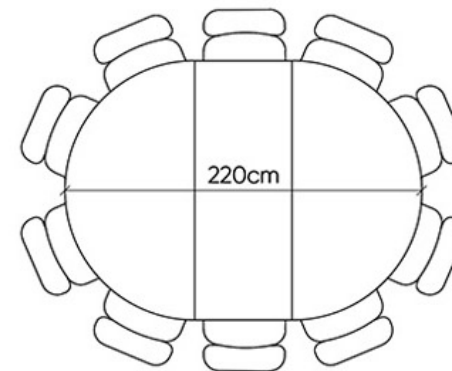

The seating arrangements below show the chair width of 52 cm.

Extension Options

4 Seater

6 seater
+40 cm (+2 seats)

7 seater
+60 cm (+3 seats)

8 seater
+80 cm (+4 seats)

The seating arrangements below show the chair width of 52 cm.

Extension Options

5 Seater

7 seater
+40 cm (+2 seats)

8 seater
+60 cm (+3 seats)

9 seater
+80 cm (+4 seats)

The seating arrangements below show the chair width of 52 cm.

Extension Options

6 Seater

8 seater
+40 cm (+2 seats)

9 seater
+60 cm (+3 seats)

10 seater
+80 cm (+4 seats)

The seating arrangements below show the chair width of 52 cm.

Extension Options

7 Seater

9 seater
+40 cm (+2 seats)

10 seater
+60 cm (+3 seats)

11 seater
+80 cm (+4 seats)

The seating arrangements below show the chair width of 52 cm.

Extension Options

8 Seater

10 seater
+40 cm (+2 seats)

11 seater
+60 cm (+3 seats)

12 seater
+80 cm (+4 seats)

The dimensions below outlines the dimensions of the pipe leg corresponding to the size of the tabletop.