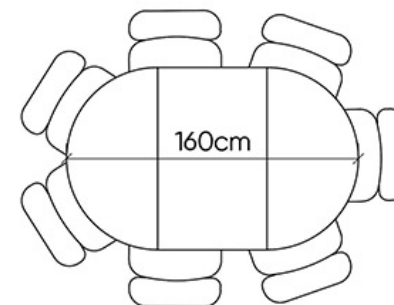

The seating arrangements below show the chair width of 52 cm.

Extension Options

4 Seater

6 seater
+40 cm (+2 seats)

7 seater
+60 cm (+3 seats)

8 seater
+80 cm (+4 seats)

The seating arrangements below show the chair width of 52 cm.

Extension Options

5 Seater

7 seater
+40 cm (+2 seats)

8 seater
+60 cm (+3 seats)

9 seater
+80 cm (+4 seats)

The seating arrangements below show the chair width of 52 cm.

Extension Options

6 Seater

8 seater
+40 cm (+2 seats)

9 seater
+60 cm (+3 seats)

10 seater
+80 cm (+4 seats)

The seating arrangements below show the chair width of 52 cm.

Extension Options

7 Seater

9 seater
+40 cm (+2 seats)

10 seater
+60 cm (+3 seats)

11 seater
+80 cm (+4 seats)

The seating arrangements below show the chair width of 52 cm.

Extension Options

8 Seater

10 seater
+40 cm (+2 seats)

11 seater
+60 cm (+3 seats)

12 seater
+80 cm (+4 seats)

The dimensions below outlines the dimensions of the pipe leg corresponding to the size of the tabletop.