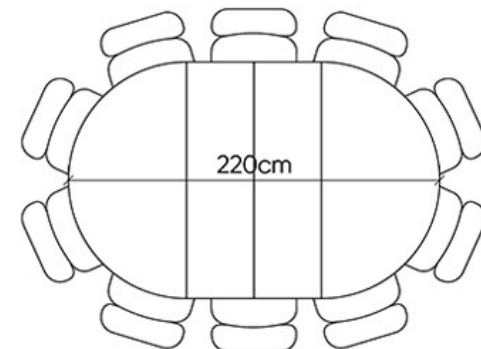

The seating arrangements below show the chair width of 52 cm.

Extension Options

4 Seater

6 seater
+40 cm (+2 seats)

7 seater
+60 cm (+3 seats)

8 seater
+80 cm (+4 seats)

The seating arrangements below show the chair width of 52 cm.

Extension Options

5 Seater

7 seater
+40 cm (+2 seats)

8 seater
+60 cm (+3 seats)

9 seater
+80 cm (+4 seats)

The seating arrangements below show the chair width of 52 cm.

Extension Options

6 Seater

8 seater
+40 cm (+2 seats)

9 seater
+60 cm (+3 seats)

10 seater
+80 cm (+4 seats)

The seating arrangements below show the chair width of 52 cm.

Extension Options

7 Seater

9 seater
+40 cm (+2 seats)

10 seater
+60 cm (+3 seats)

11 seater
+80 cm (+4 seats)

The seating arrangements below show the chair width of 52 cm.

Extension Options

8 Seater

10 seater
+40 cm (+2 seats)

11 seater
+60 cm (+3 seats)

12 seater
+80 cm (+4 seats)

The dimensions below outlines the dimensions of the pipe leg corresponding to the size of the tabletop.