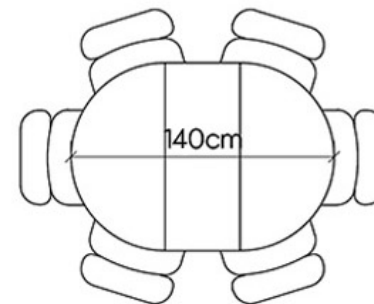

The seating arrangements below show the chair width of 52 cm.

Extension Options

4 Seater

6 seater
+40 cm (+2 seats)

7 seater
+60 cm (+3 seats)

8 seater
+80 cm (+4 seats)

The seating arrangements below show the chair width of 52 cm.

Extension Options

5 Seater

7 seater
+40 cm (+2 seats)

8 seater
+60 cm (+3 seats)

9 seater
+80 cm (+4 seats)

The seating arrangements below show the chair width of 52 cm.

Extension Options

6 Seater

8 seater
+40 cm (+2 seats)

9 seater
+60 cm (+3 seats)

10 seater
+80 cm (+4 seats)

The seating arrangements below show the chair width of 52 cm.

Extension Options

7 Seater

9 seater
+40 cm (+2 seats)

10 seater
+60 cm (+3 seats)

11 seater
+80 cm (+4 seats)

The seating arrangements below show the chair width of 52 cm.

Extension Options

8 Seater

10 seater
+40 cm (+2 seats)

11 seater
+60 cm (+3 seats)

12 seater
+80 cm (+4 seats)

The dimensions below outlines the dimensions of the pipe leg corresponding to the size of the tabletop.