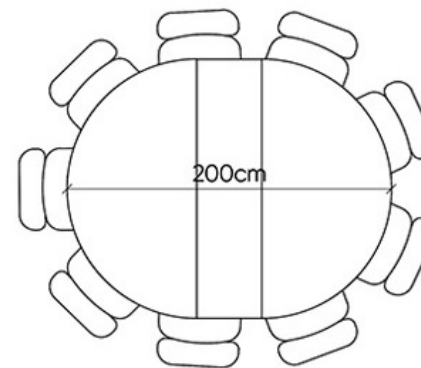

The seating arrangements below show the chair width of 52 cm.

Extension Options

4 Seater

6 seater
+40 cm (+2 seats)

7 seater
+60 cm (+3 seats)

8 seater
+80 cm (+4 seats)

The seating arrangements below show the chair width of 52 cm.

Extension Options

5 Seater

7 seater
+40 cm (+2 seats)

8 seater
+60 cm (+3 seats)

9 seater
+80 cm (+4 seats)

The seating arrangements below show the chair width of 52 cm.

Extension Options

6 Seater

8 seater
+40 cm (+2 seats)

9 seater
+60 cm (+3 seats)

10 seater
+80 cm (+4 seats)

The seating arrangements below show the chair width of 52 cm.

Extension Options

7 Seater

9 seater
+40 cm (+2 seats)

10 seater
+60 cm (+3 seats)

11 seater
+80 cm (+4 seats)

The seating arrangements below show the chair width of 52 cm.

Extension Options

8 Seater

10 seater
+40 cm (+2 seats)

11 seater
+60 cm (+3 seats)

12 seater
+80 cm (+4 seats)

The dimensions below outlines the dimensions of the pipe leg corresponding to the size of the tabletop.