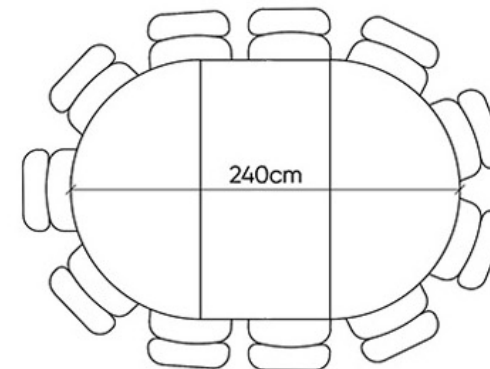

The seating arrangements below show the chair width of 52 cm.

Extension Options

4 Seater

6 seater
+40 cm (+2 seats)

7 seater
+60 cm (+3 seats)

8 seater
+80 cm (+4 seats)

The seating arrangements below show the chair width of 52 cm.

Extension Options

5 Seater

7 seater
+40 cm (+2 seats)

8 seater
+60 cm (+3 seats)

9 seater
+80 cm (+4 seats)

The seating arrangements below show the chair width of 52 cm.

Extension Options

6 Seater

8 seater
+40 cm (+2 seats)

9 seater
+60 cm (+3 seats)

10 seater
+80 cm (+4 seats)

The seating arrangements below show the chair width of 52 cm.

Extension Options

7 Seater

9 seater
+40 cm (+2 seats)

10 seater
+60 cm (+3 seats)

11 seater
+80 cm (+4 seats)

The seating arrangements below show the chair width of 52 cm.

Extension Options

8 Seater

10 seater
+40 cm (+2 seats)

11 seater
+60 cm (+3 seats)

12 seater
+80 cm (+4 seats)

The dimensions below outlines the dimensions of the pipe leg corresponding to the size of the tabletop.