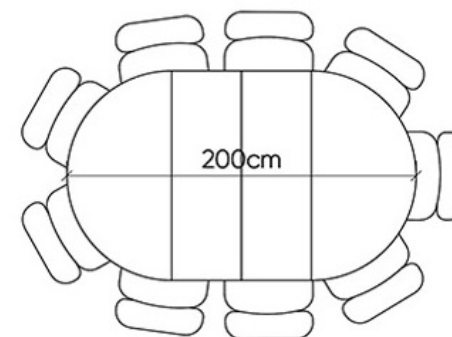

The seating arrangements below show the chair width of 52 cm.

Extension Options

4 Seater

6 seater
+40 cm (+2 seats)

7 seater
+60 cm (+3 seats)

8 seater
+80 cm (+4 seats)

The seating arrangements below show the chair width of 52 cm.

Extension Options

5 Seater

7 seater
+40 cm (+2 seats)

8 seater
+60 cm (+3 seats)

9 seater
+80 cm (+4 seats)

The seating arrangements below show the chair width of 52 cm.

Extension Options

6 Seater

8 seater
+40 cm (+2 seats)

9 seater
+60 cm (+3 seats)

10 seater
+80 cm (+4 seats)

The seating arrangements below show the chair width of 52 cm.

Extension Options

7 Seater

9 seater
+40 cm (+2 seats)

10 seater
+60 cm (+3 seats)

11 seater
+80 cm (+4 seats)

The seating arrangements below show the chair width of 52 cm.

Extension Options

8 Seater

10 seater
+40 cm (+2 seats)

11 seater
+60 cm (+3 seats)

12 seater
+80 cm (+4 seats)

The dimensions below outlines the dimensions of the pipe leg corresponding to the size of the tabletop.