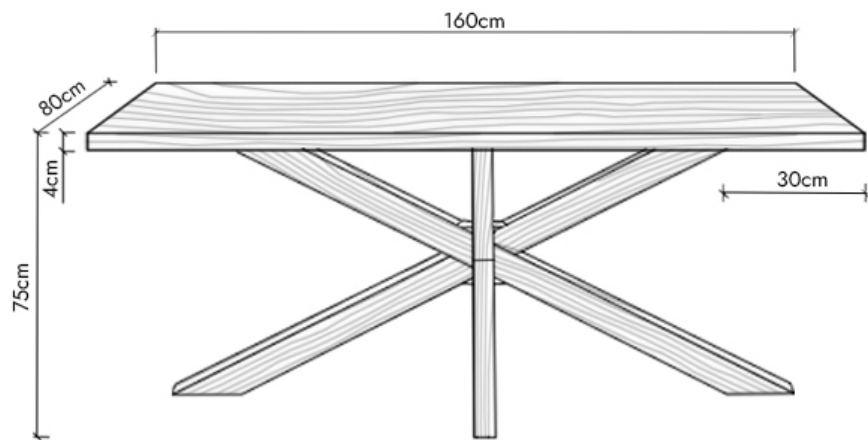

### The Eva Dining Table 120cm

The seating arrangements below the chair width of 52 cm

Leg placement specifications for a non - extendable table

4 Seater

Leg placement specifications for an extendable table

Extension Leaf: +80cm (2x40cm) (+4 Seats)

8 Seater

The Eva Dining Table 140cm  
The seating arrangements below the chair width of 52 cm

Leg placement specifications for a non - extendable table

6 Seater

Leg placement specifications for an extendable table

# The Eva Dining Table 160cm

The seating arrangements below the chair width of 52 cm

Leg placement specifications for a non - extendable table

6 Seater

Leg placement specifications for an extendable table

Extension Leaf: +80cm (2x40cm) (+4 Seats)

10 Seater

The Eva Dining Table 180cm  
The seating arrangements below the chair width of 52 cm

Leg placement specifications for a non - extendable table

6 Seater

Leg placement specifications for an extendable table