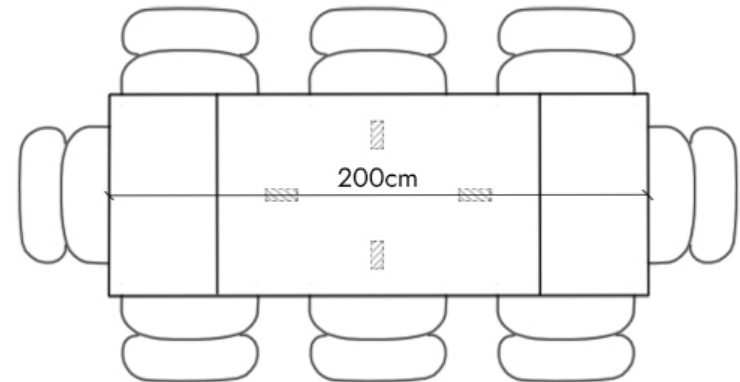

The dimensions and seating positions for the Eva table with X legs also apply to the version with Square legs

### The Eva Dining Table 120cm

The seating arrangements below the chair width of 52 cm

Leg placement specifications for a non - extendable table

4 Seater

Leg placement specifications for an extendable table

Extension Leaf: +80cm (2x40cm) (+4 Seats)

8 Seater

The Eva Dining Table 140cm  
The seating arrangements below the chair width of 52 cm

Leg placement specifications for a non - extendable table

6 Seater

Leg placement specifications for an extendable table

Extension Leaf: +80cm (2x40cm) (+4 Seats)

10 Seater

The Eva Dining Table 180cm  
The seating arrangements below the chair width of 52 cm

Leg placement specifications for a non - extendable table

6 Seater

Leg placement specifications for an extendable table