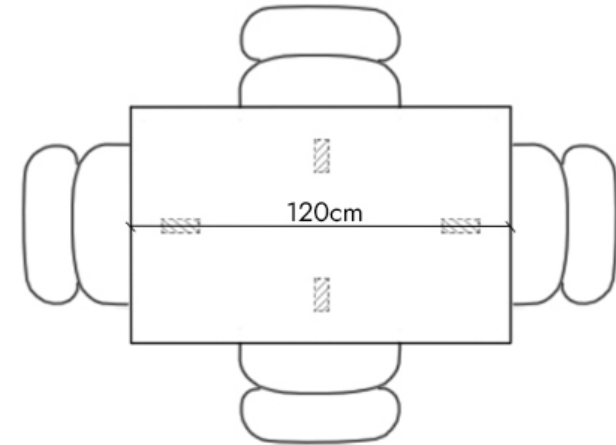

The dimensions and seating positions for the Eva table with X legs also apply to the version with Square legs

### The Eva Dining Table 120cm

The seating arrangements below the chair width of 52 cm

Leg placement specifications for a non - extendable table

4 Seater

Leg placement specifications for an extendable table

Extension Leaf: +80cm (2x40cm) (+4 Seats)

8 Seater

The Eva Dining Table 140cm  
The seating arrangements below the chair width of 52 cm

Leg placement specifications for a non - extendable table

6 Seater

Leg placement specifications for an extendable table

Extension Leaf: +80cm (2x40cm) (+4 Seats)

10 Seater

The Eva Dining Table 180cm  
The seating arrangements below the chair width of 52 cm

Leg placement specifications for a non - extendable table

6 Seater

Leg placement specifications for an extendable table