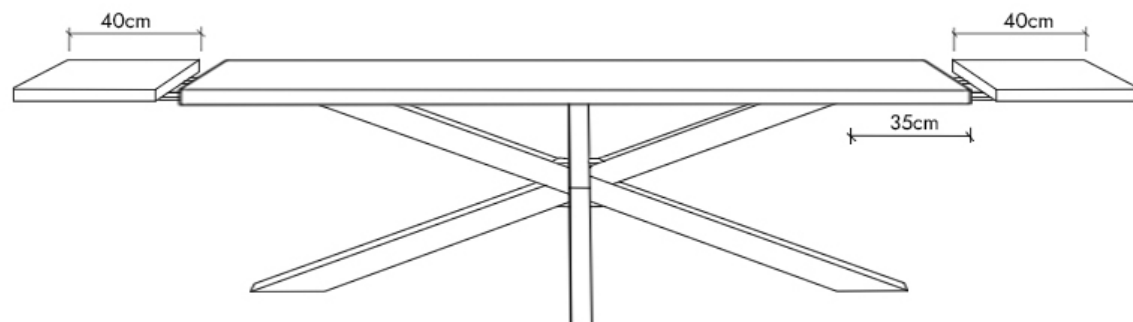

Extension Leaf: +80cm (2x40cm) (+4 Seats)

10 Seater

The Eva Dining Table 180cm  
The seating arrangements below the chair width of 52 cm

Leg placement specifications for a non - extendable table

6 Seater

Leg placement specifications for an extendable table

# The Eva Dining Table 200cm

The seating arrangements below the chair width of 52 cm

Leg placement specifications for a non - extendable table

8 Seater

Leg placement specifications for an extendable table

# The Eva Dining Table 220cm

The seating arrangements below the chair width of 52 cm

Leg placement specifications for a non - extendable table

8 Seater

Leg placement specifications for an extendable table

Extension Leaf: +80cm (2x40cm) (+4 Seats)

12 Seater