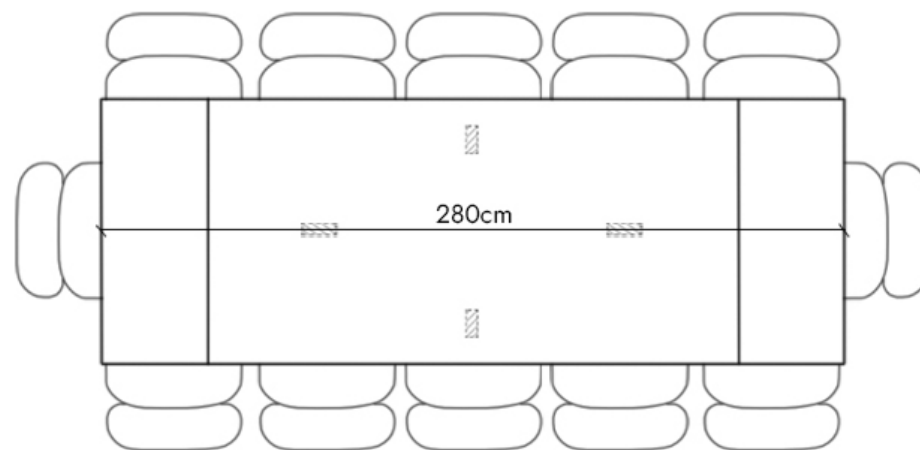

Extension Leaf: +80cm (2x40cm) (+4 Seats)

10 Seater

The Eva Dining Table 180cm  
The seating arrangements below the chair width of 52 cm

Leg placement specifications for a non - extendable table

6 Seater

Leg placement specifications for an extendable table

# The Eva Dining Table 200cm

The seating arrangements below the chair width of 52 cm

Leg placement specifications for a non - extendable table

8 Seater

Leg placement specifications for an extendable table

Extension Leaf: +80cm (2x40cm) (+4 Seats)

12 Seater

# The Eva Dining Table 220cm

The seating arrangements below the chair width of 52 cm

Leg placement specifications for a non - extendable table

8 Seater

Leg placement specifications for an extendable table