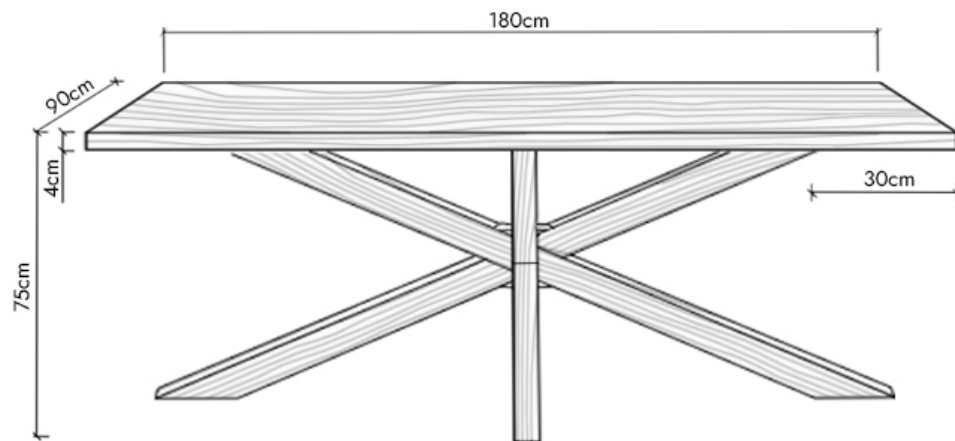

Extension Leaf: +80cm (2x40cm) (+4 Seats)

8 Seater

The Eva Dining Table 140cm  
The seating arrangements below the chair width of 52 cm

Leg placement specifications for a non - extendable table

6 Seater

Leg placement specifications for an extendable table

# The Eva Dining Table 160cm

The seating arrangements below the chair width of 52 cm

Leg placement specifications for a non - extendable table

6 Seater

Leg placement specifications for an extendable table

Extension Leaf: +80cm (2x40cm) (+4 Seats)

10 Seater

The Eva Dining Table 180cm  
The seating arrangements below the chair width of 52 cm

Leg placement specifications for a non - extendable table

6 Seater

Leg placement specifications for an extendable table

# The Eva Dining Table 200cm

The seating arrangements below the chair width of 52 cm

Leg placement specifications for a non - extendable table

8 Seater

Leg placement specifications for an extendable table