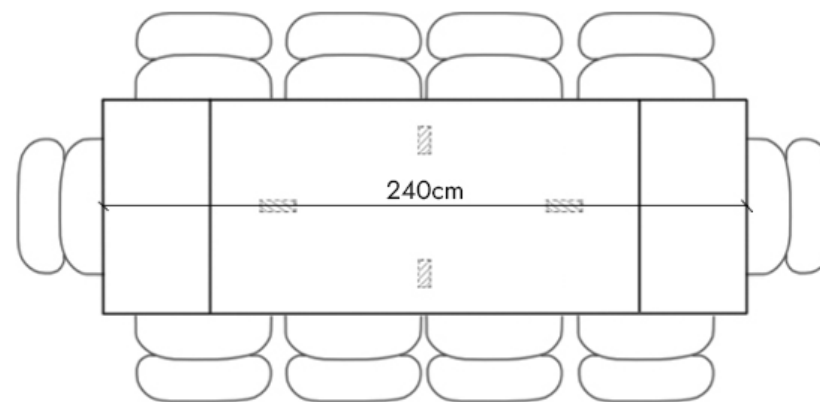

Extension Leaf: +80cm (2x40cm) (+4 Seats)

8 Seater

The Eva Dining Table 140cm  
The seating arrangements below the chair width of 52 cm

Leg placement specifications for a non - extendable table

6 Seater

Leg placement specifications for an extendable table

# The Eva Dining Table 160cm

The seating arrangements below the chair width of 52 cm

Leg placement specifications for a non - extendable table

6 Seater

Leg placement specifications for an extendable table

Extension Leaf: +80cm (2x40cm) (+4 Seats)

10 Seater

The Eva Dining Table 180cm  
The seating arrangements below the chair width of 52 cm

Leg placement specifications for a non - extendable table

6 Seater

Leg placement specifications for an extendable table

Extension Leaf: +80cm (2x40cm) (+4 Seats)

10 Seater