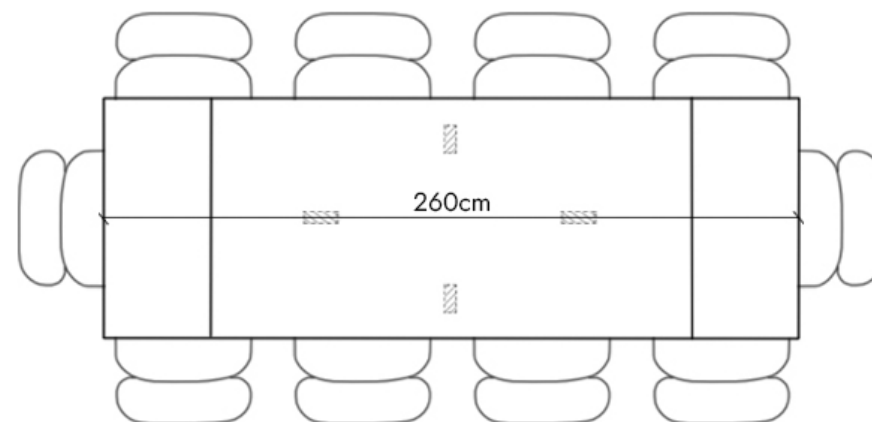

# The Eva Dining Table 160cm

The seating arrangements below the chair width of 52 cm

Leg placement specifications for a non - extendable table

6 Seater

Leg placement specifications for an extendable table

Extension Leaf: +80cm (2x40cm) (+4 Seats)

10 Seater

The Eva Dining Table 180cm  
The seating arrangements below the chair width of 52 cm

Leg placement specifications for a non - extendable table

6 Seater

Leg placement specifications for an extendable table

Extension Leaf: +80cm (2x40cm) (+4 Seats)

10 Seater

# The Eva Dining Table 200cm

The seating arrangements below the chair width of 52 cm

Leg placement specifications for a non - extendable table

8 Seater

Leg placement specifications for an extendable table