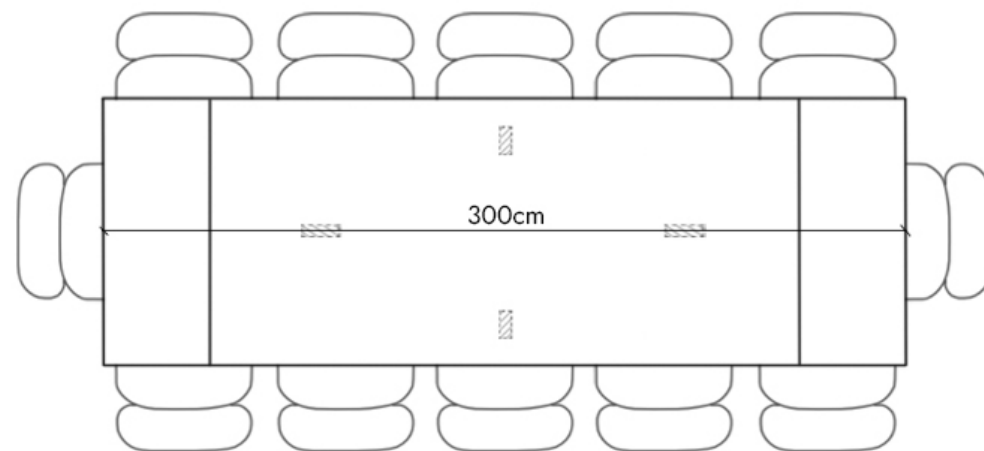

Extension Leaf: +80cm (2x40cm) (+4 Seats)

10 Seater

The Eva Dining Table 180cm  
The seating arrangements below the chair width of 52 cm

Leg placement specifications for a non - extendable table

6 Seater

Leg placement specifications for an extendable table

# The Eva Dining Table 200cm

The seating arrangements below the chair width of 52 cm

Leg placement specifications for a non - extendable table

8 Seater

Leg placement specifications for an extendable table

# The Eva Dining Table 220cm

The seating arrangements below the chair width of 52 cm

Leg placement specifications for a non - extendable table

8 Seater

Leg placement specifications for an extendable table

Extension Leaf: +80cm (2x40cm) (+4 Seats)

12 Seater