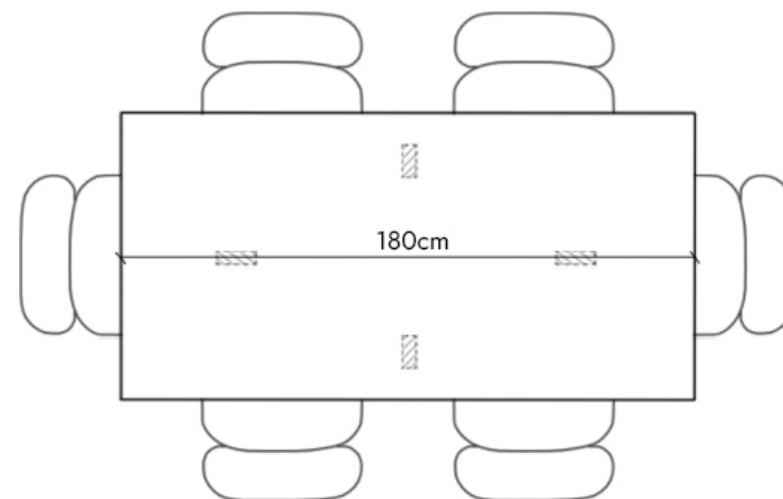

### The Eva Dining Table 120cm

The seating arrangements below the chair width of 52 cm

Leg placement specifications for a non - extendable table

4 Seater

Leg placement specifications for an extendable table

Extension Leaf: +80cm (2x40cm) (+4 Seats)

8 Seater

The Eva Dining Table 140cm  
The seating arrangements below the chair width of 52 cm

Leg placement specifications for a non - extendable table

6 Seater

Leg placement specifications for an extendable table

# The Eva Dining Table 160cm

The seating arrangements below the chair width of 52 cm

Leg placement specifications for a non - extendable table

6 Seater

Leg placement specifications for an extendable table

Extension Leaf: +80cm (2x40cm) (+4 Seats)

10 Seater

The Eva Dining Table 180cm  
The seating arrangements below the chair width of 52 cm

Leg placement specifications for a non - extendable table

6 Seater

Leg placement specifications for an extendable table