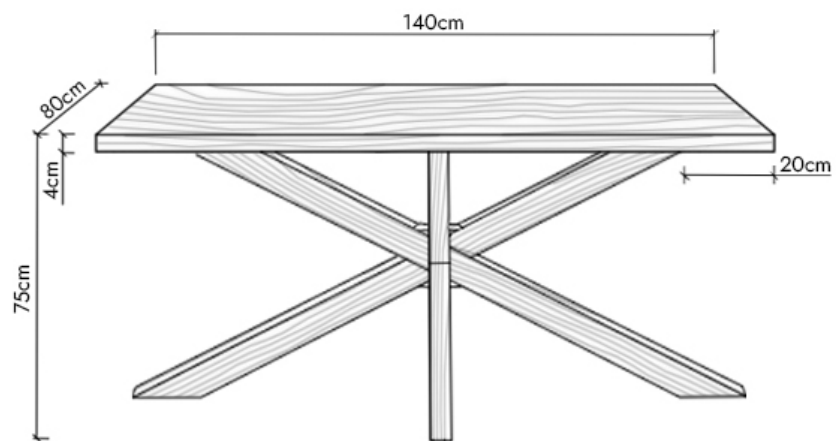

### The Eva Dining Table 120cm

The seating arrangements below the chair width of 52 cm

Leg placement specifications for a non - extendable table

4 Seater

Leg placement specifications for an extendable table

Extension Leaf: +80cm (2x40cm) (+4 Seats)

8 Seater

The Eva Dining Table 140cm  
The seating arrangements below the chair width of 52 cm

Leg placement specifications for a non - extendable table

6 Seater

Leg placement specifications for an extendable table

# The Eva Dining Table 160cm

The seating arrangements below the chair width of 52 cm

Leg placement specifications for a non - extendable table

6 Seater

Leg placement specifications for an extendable table

Extension Leaf: +80cm (2x40cm) (+4 Seats)

10 Seater

The Eva Dining Table 180cm  
The seating arrangements below the chair width of 52 cm

Leg placement specifications for a non - extendable table

6 Seater

Leg placement specifications for an extendable table