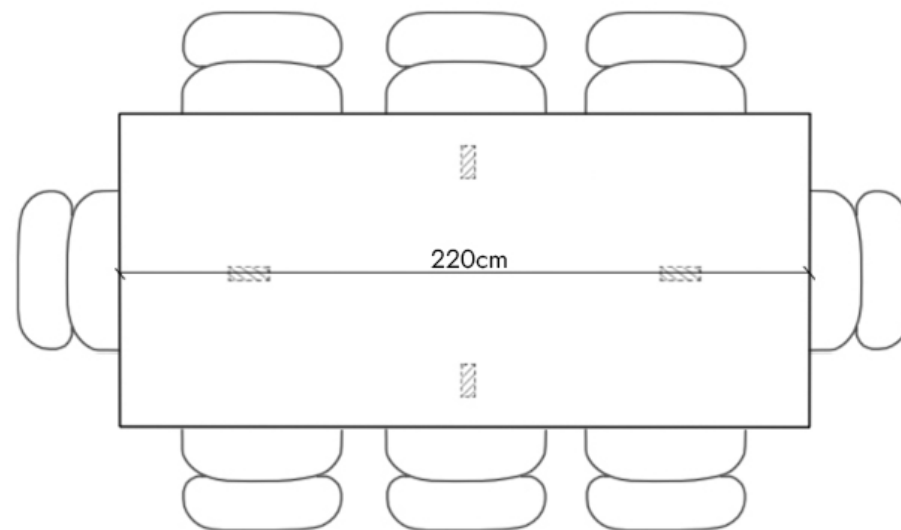

Extension Leaf: +80cm (2x40cm) (+4 Seats)

10 Seater

The Eva Dining Table 180cm  
The seating arrangements below the chair width of 52 cm

Leg placement specifications for a non - extendable table

6 Seater

Leg placement specifications for an extendable table

# The Eva Dining Table 200cm

The seating arrangements below the chair width of 52 cm

Leg placement specifications for a non - extendable table

8 Seater

Leg placement specifications for an extendable table

Extension Leaf: +80cm (2x40cm) (+4 Seats)

12 Seater

# The Eva Dining Table 220cm

The seating arrangements below the chair width of 52 cm

Leg placement specifications for a non - extendable table

8 Seater

Leg placement specifications for an extendable table