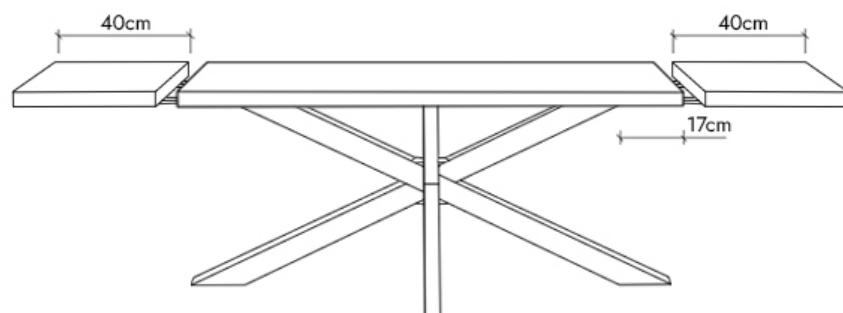

Leg placement specifications for an extendable table

Extension Leaf: +80cm (2x40cm) (+4 Seats)

8 Seater