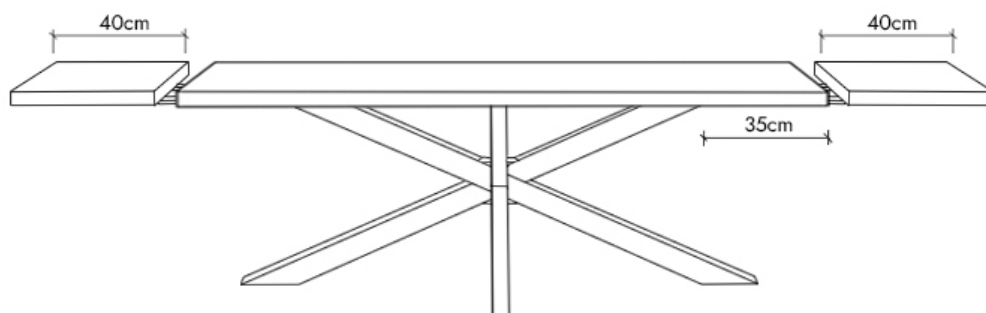

# The Eva Dining Table 160cm

The seating arrangements below the chair width of 52 cm

Leg placement specifications for a non - extendable table

6 Seater

Leg placement specifications for an extendable table

Extension Leaf: +80cm (2x40cm) (+4 Seats)

10 Seater

The Eva Dining Table 180cm  
The seating arrangements below the chair width of 52 cm

Leg placement specifications for a non - extendable table

6 Seater

Leg placement specifications for an extendable table

Extension Leaf: +80cm (2x40cm) (+4 Seats)

10 Seater

# The Eva Dining Table 200cm

The seating arrangements below the chair width of 52 cm

Leg placement specifications for a non - extendable table

8 Seater

Leg placement specifications for an extendable table