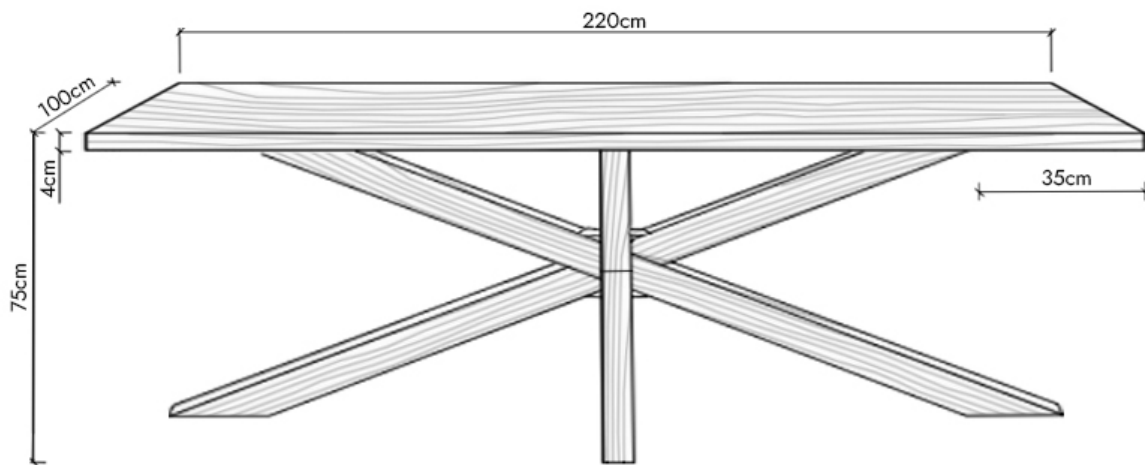

Extension Leaf: +80cm (2x40cm) (+4 Seats)

10 Seater

The Eva Dining Table 180cm  
The seating arrangements below the chair width of 52 cm

Leg placement specifications for a non - extendable table

6 Seater

Leg placement specifications for an extendable table

# The Eva Dining Table 200cm

The seating arrangements below the chair width of 52 cm

Leg placement specifications for a non - extendable table

8 Seater

Leg placement specifications for an extendable table

Extension Leaf: +80cm (2x40cm) (+4 Seats)

12 Seater

# The Eva Dining Table 220cm

The seating arrangements below the chair width of 52 cm

Leg placement specifications for a non - extendable table

8 Seater

Leg placement specifications for an extendable table