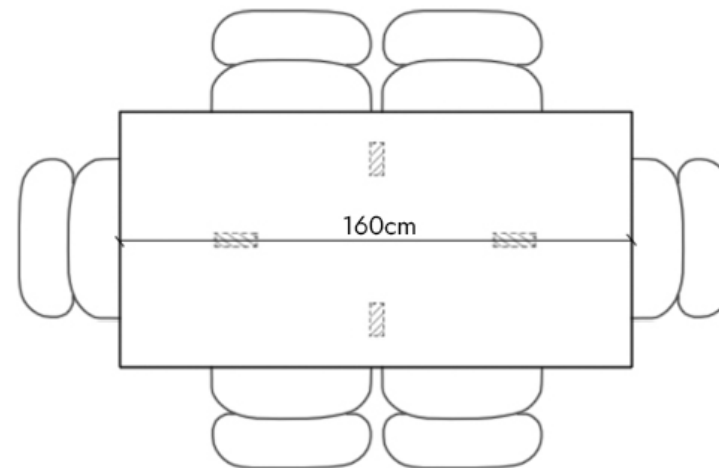

### The Eva Dining Table 120cm

The seating arrangements below the chair width of 52 cm

Leg placement specifications for a non - extendable table

4 Seater

Leg placement specifications for an extendable table

Extension Leaf: +80cm (2x40cm) (+4 Seats)

8 Seater

The Eva Dining Table 140cm  
The seating arrangements below the chair width of 52 cm

Leg placement specifications for a non - extendable table

6 Seater

Leg placement specifications for an extendable table

# The Eva Dining Table 160cm

The seating arrangements below the chair width of 52 cm

Leg placement specifications for a non - extendable table

6 Seater

Leg placement specifications for an extendable table

Extension Leaf: +80cm (2x40cm) (+4 Seats)

10 Seater

The Eva Dining Table 180cm  
The seating arrangements below the chair width of 52 cm

Leg placement specifications for a non - extendable table

6 Seater

Leg placement specifications for an extendable table