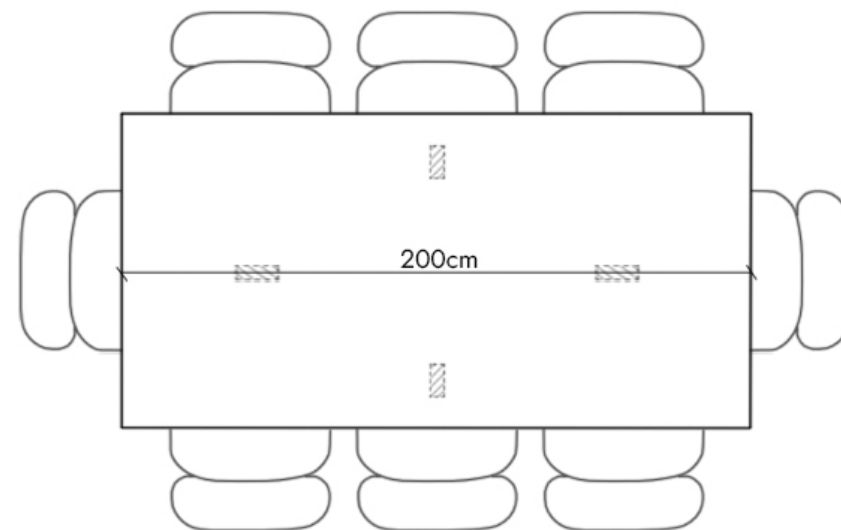

# The Eva Dining Table 160cm

The seating arrangements below the chair width of 52 cm

Leg placement specifications for a non - extendable table

6 Seater

Leg placement specifications for an extendable table

Extension Leaf: +80cm (2x40cm) (+4 Seats)

10 Seater

The Eva Dining Table 180cm  
The seating arrangements below the chair width of 52 cm

Leg placement specifications for a non - extendable table

6 Seater

Leg placement specifications for an extendable table

Extension Leaf: +80cm (2x40cm) (+4 Seats)

10 Seater

# The Eva Dining Table 200cm

The seating arrangements below the chair width of 52 cm

Leg placement specifications for a non - extendable table

8 Seater

Leg placement specifications for an extendable table