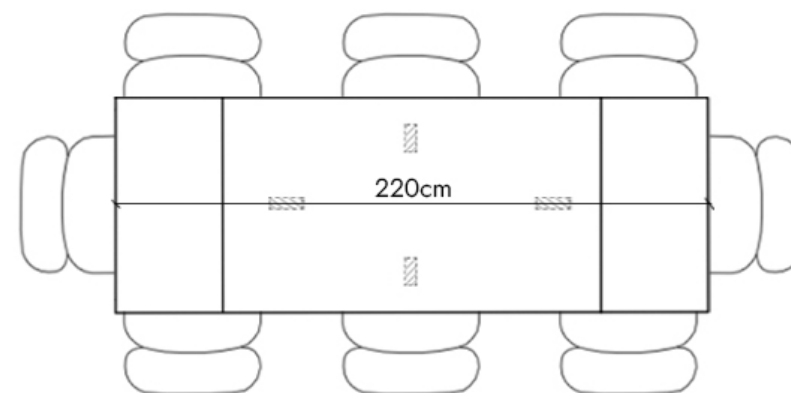

Leg placement specifications for an extendable table

Extension Leaf: +80cm (2x40cm) (+4 Seats)

8 Seater