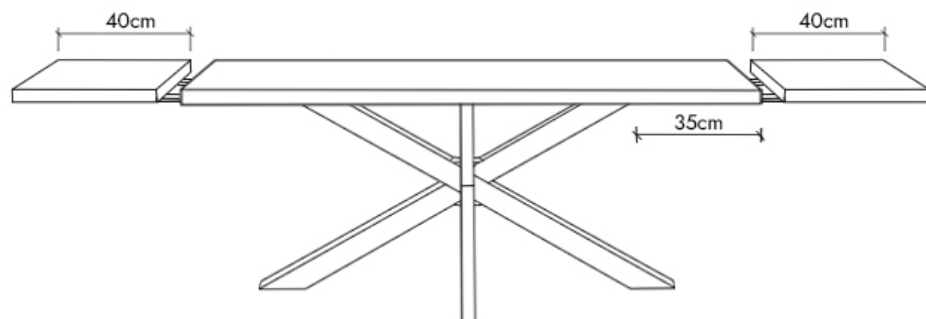

Extension Leaf: +80cm (2x40cm) (+4 Seats)

8 Seater

The Eva Dining Table 140cm  
The seating arrangements below the chair width of 52 cm

Leg placement specifications for a non - extendable table

6 Seater

Leg placement specifications for an extendable table

# The Eva Dining Table 160cm

The seating arrangements below the chair width of 52 cm

Leg placement specifications for a non - extendable table

6 Seater

Leg placement specifications for an extendable table

Extension Leaf: +80cm (2x40cm) (+4 Seats)

10 Seater

The Eva Dining Table 180cm  
The seating arrangements below the chair width of 52 cm

Leg placement specifications for a non - extendable table

6 Seater

Leg placement specifications for an extendable table

# The Eva Dining Table 200cm

The seating arrangements below the chair width of 52 cm

Leg placement specifications for a non - extendable table

8 Seater

Leg placement specifications for an extendable table