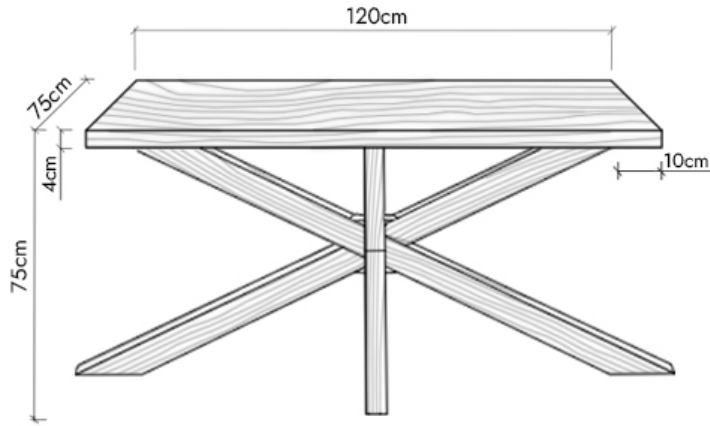

The dimensions and seating positions for the Eva table with X legs also apply to the version with Square legs

### The Eva Dining Table 120cm

The seating arrangements below the chair width of 52 cm

Leg placement specifications for a non - extendable table

4 Seater

Leg placement specifications for an extendable table

Extension Leaf: +80cm (2x40cm) (+4 Seats)

8 Seater

The Eva Dining Table 140cm  
The seating arrangements below the chair width of 52 cm

Leg placement specifications for a non - extendable table

6 Seater

Leg placement specifications for an extendable table

Extension Leaf: +80cm (2x40cm) (+4 Seats)

10 Seater

The Eva Dining Table 180cm  
The seating arrangements below the chair width of 52 cm

Leg placement specifications for a non - extendable table

6 Seater

Leg placement specifications for an extendable table