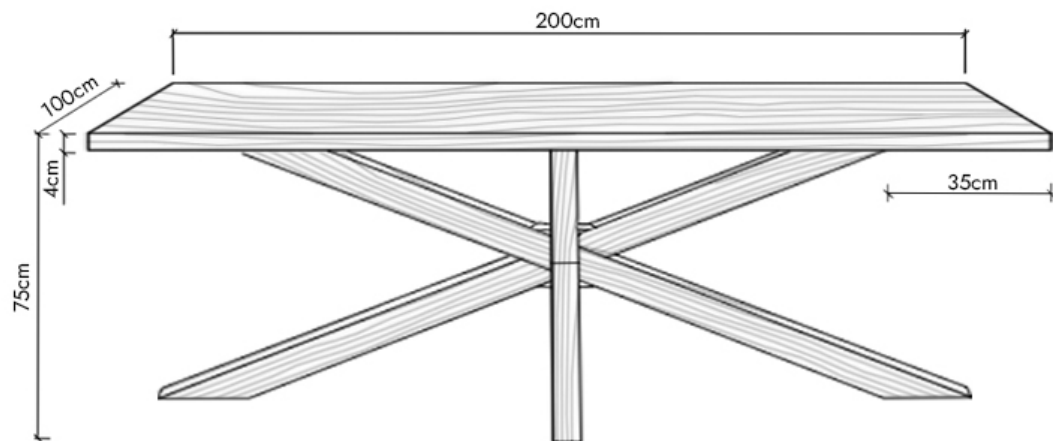

# The Eva Dining Table 160cm

The seating arrangements below the chair width of 52 cm

Leg placement specifications for a non - extendable table

6 Seater

Leg placement specifications for an extendable table

Extension Leaf: +80cm (2x40cm) (+4 Seats)

10 Seater

The Eva Dining Table 180cm  
The seating arrangements below the chair width of 52 cm

Leg placement specifications for a non - extendable table

6 Seater

Leg placement specifications for an extendable table

Extension Leaf: +80cm (2x40cm) (+4 Seats)

10 Seater

# The Eva Dining Table 200cm

The seating arrangements below the chair width of 52 cm

Leg placement specifications for a non - extendable table

8 Seater

Leg placement specifications for an extendable table