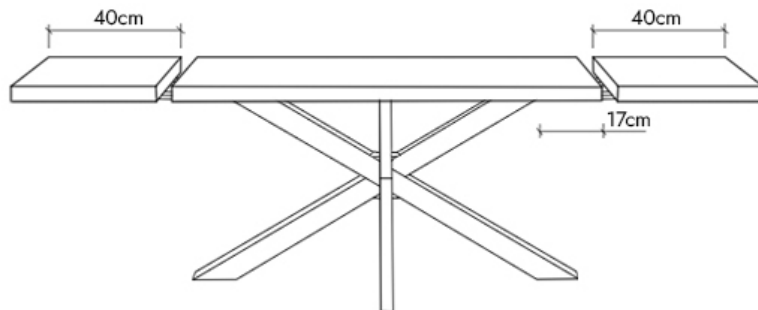

### The Eva Dining Table 120cm

The seating arrangements below the chair width of 52 cm

Leg placement specifications for a non - extendable table

4 Seater

Leg placement specifications for an extendable table

Extension Leaf: +80cm (2x40cm) (+4 Seats)

8 Seater

The Eva Dining Table 140cm  
The seating arrangements below the chair width of 52 cm

Leg placement specifications for a non - extendable table

6 Seater

Leg placement specifications for an extendable table

# The Eva Dining Table 160cm

The seating arrangements below the chair width of 52 cm

Leg placement specifications for a non - extendable table

6 Seater

Leg placement specifications for an extendable table

Extension Leaf: +80cm (2x40cm) (+4 Seats)

10 Seater

The Eva Dining Table 180cm  
The seating arrangements below the chair width of 52 cm

Leg placement specifications for a non - extendable table

6 Seater

Leg placement specifications for an extendable table