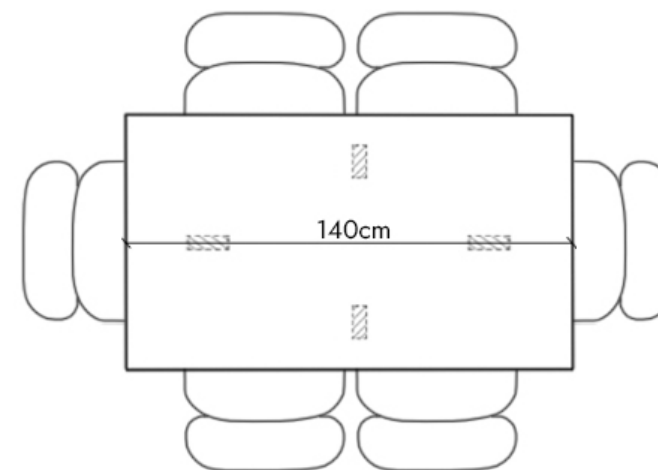

The dimensions and seating positions for the Eva table with X legs also apply to the version with Square legs

### The Eva Dining Table 120cm

The seating arrangements below the chair width of 52 cm

Leg placement specifications for a non - extendable table

4 Seater

Leg placement specifications for an extendable table

Extension Leaf: +80cm (2x40cm) (+4 Seats)

8 Seater

The Eva Dining Table 140cm  
The seating arrangements below the chair width of 52 cm

Leg placement specifications for a non - extendable table

6 Seater

Leg placement specifications for an extendable table

Extension Leaf: +80cm (2x40cm) (+4 Seats)

10 Seater

The Eva Dining Table 180cm  
The seating arrangements below the chair width of 52 cm

Leg placement specifications for a non - extendable table

6 Seater

Leg placement specifications for an extendable table