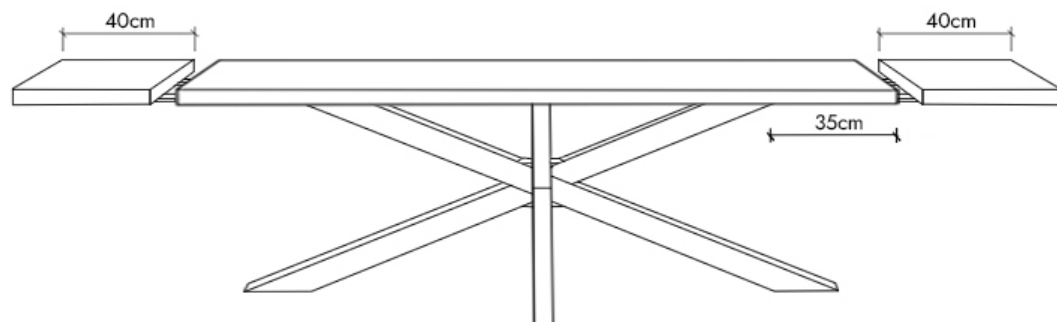

The Eva Dining Table 200cm

The seating arrangements below the chair width of 52 cm

Leg placement specifications for an extendable table

Extension Leaf: +80cm (2x40cm) (+4 Seats)

12 Seater