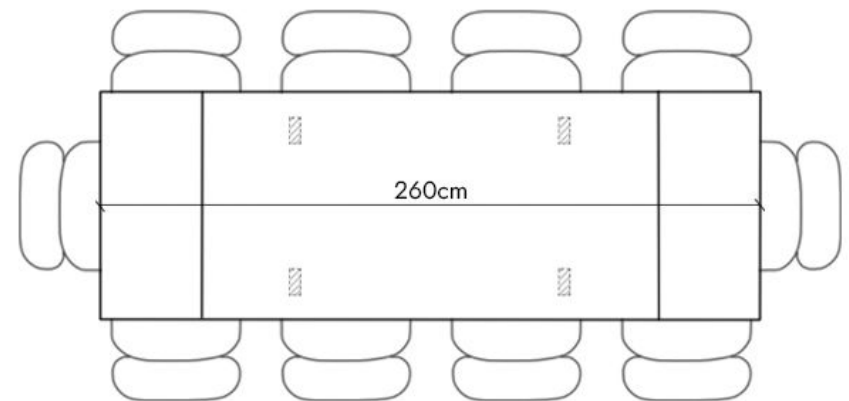

6 Seater

Leg placement specifications for an extendable table

Extension Leaf: +80cm (2x40cm) (+4 Seats)

8 Seater

The Eva Dining Table 160cm

The seating arrangements below the chair width of 52 cm

Leg placement specifications for a non - extendable table

6 Seater

Leg placement specifications for an extendable table

Extension Leaf: +80cm (2x40cm) (+4 Seats)

10 Seater

The Eva Dining Table 180cm

The seating arrangements below the chair width of 52 cm

Leg placement specifications for a non - extendable table

6 Seater

Leg placement specifications for an extendable table

Extension Leaf: +80cm (2x40cm) (+4 Seats)

10 Seater

The Eva Dining Table 200cm
The seating arrangements below the chair width of 52 cm

STOHOME®

Leg placement specifications for a non - extendable table

8 Seater

Leg placement specifications for an extendable table

Extension Leaf: +80cm (2x40cm) (+4 Seats)

12 Seater

The Eva Dining Table 220cm

The seating arrangements below the chair width of 52 cm