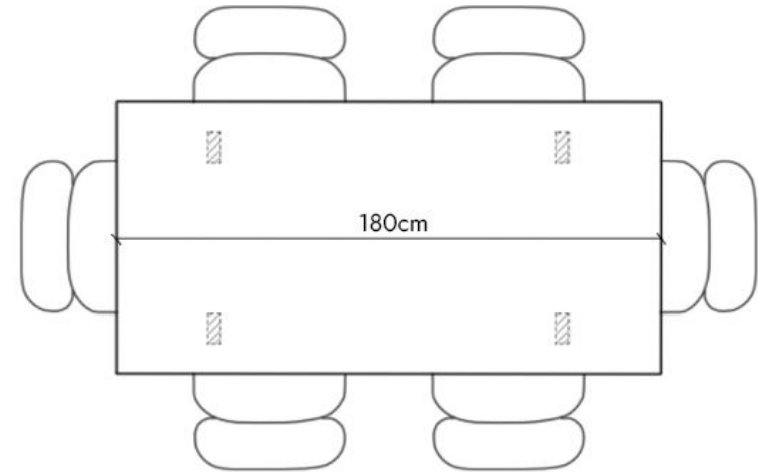

6 Seater

Leg placement specifications for an extendable table

Extension Leaf: +80cm (2x40cm) (+4 Seats)

8 Seater

The Eva Dining Table 160cm

The seating arrangements below the chair width of 52 cm

Leg placement specifications for a non - extendable table

6 Seater

Leg placement specifications for an extendable table

Extension Leaf: +80cm (2x40cm) (+4 Seats)

10 Seater

The Eva Dining Table 180cm

The seating arrangements below the chair width of 52 cm

Leg placement specifications for a non - extendable table

6 Seater

Leg placement specifications for an extendable table

Extension Leaf: +80cm (2x40cm) (+4 Seats)

10 Seater

The Eva Dining Table 200cm
The seating arrangements below the chair width of 52 cm

STOHOME®

Leg placement specifications for a non - extendable table

8 Seater

Leg placement specifications for an extendable table

Extension Leaf: +80cm (2x40cm) (+4 Seats)

12 Seater

The Eva Dining Table 220cm

The seating arrangements below the chair width of 52 cm