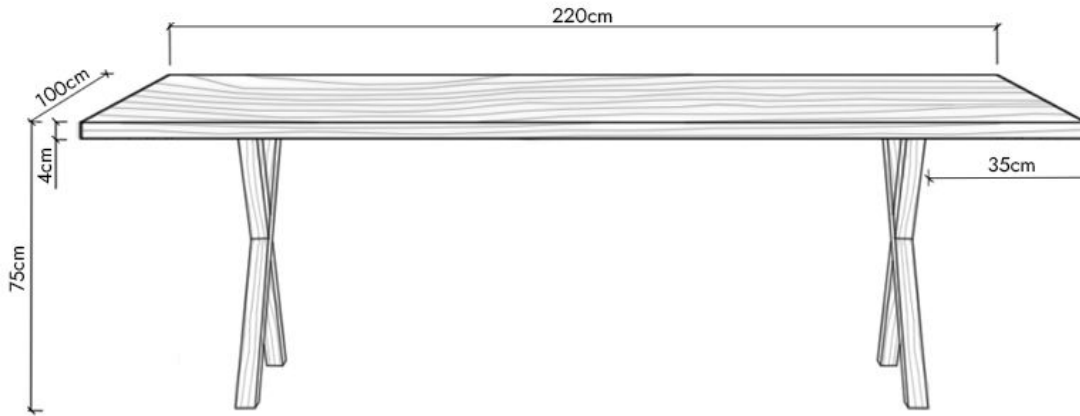

6 Seater

Leg placement specifications for an extendable table

Extension Leaf: +80cm (2x40cm) (+4 Seats)

10 Seater

The Eva Dining Table 180cm

The seating arrangements below the chair width of 52 cm

Leg placement specifications for a non - extendable table

6 Seater

Leg placement specifications for an extendable table

Extension Leaf: +80cm (2x40cm) (+4 Seats)

10 Seater

The Eva Dining Table 200cm
The seating arrangements below the chair width of 52 cm

STOHOME®

Leg placement specifications for a non - extendable table

8 Seater

Leg placement specifications for an extendable table

Extension Leaf: +80cm (2x40cm) (+4 Seats)

12 Seater

The Eva Dining Table 220cm

The seating arrangements below the chair width of 52 cm

STOHOME®

Leg placement specifications for a non - extendable table

8 Seater

Leg placement specifications for an extendable table

Extension Leaf: +80cm (2x40cm) (+4 Seats)

12 Seater