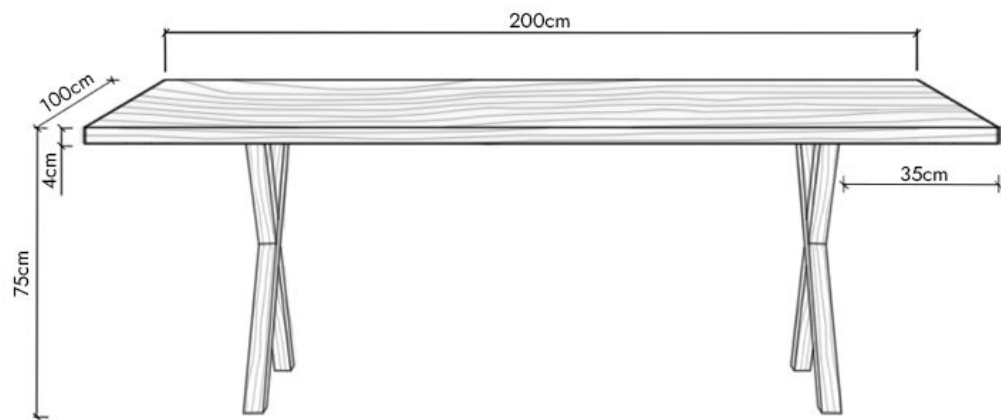

6 Seater

Leg placement specifications for an extendable table

Extension Leaf: +80cm (2x40cm) (+4 Seats)

8 Seater

The Eva Dining Table 160cm

The seating arrangements below the chair width of 52 cm

Leg placement specifications for a non - extendable table

6 Seater

Leg placement specifications for an extendable table

Extension Leaf: +80cm (2x40cm) (+4 Seats)

10 Seater

The Eva Dining Table 180cm

The seating arrangements below the chair width of 52 cm

Leg placement specifications for a non - extendable table

6 Seater

Leg placement specifications for an extendable table

Extension Leaf: +80cm (2x40cm) (+4 Seats)

10 Seater

The Eva Dining Table 200cm
The seating arrangements below the chair width of 52 cm

STOHOME®

Leg placement specifications for a non - extendable table

8 Seater

Leg placement specifications for an extendable table

Extension Leaf: +80cm (2x40cm) (+4 Seats)

12 Seater

The Eva Dining Table 220cm

The seating arrangements below the chair width of 52 cm