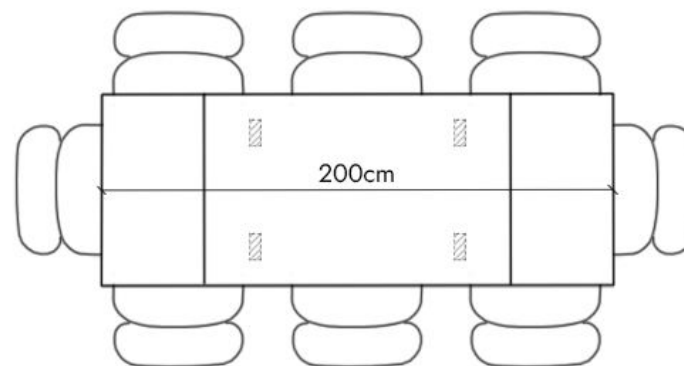

The dimensions and seating positions for the Eva table with X legs
also apply to the version with Square legs

STOHOME®

The Eva Dining Table 120cm

The seating arrangements below the chair width of 52 cm

Leg placement specifications for a non - extendable table

4 Seater

Leg placement specifications for an extendable table

Extension Leaf: +80cm (2x40cm) (+4 Seats)

8 Seater

The Eva Dining Table 140cm

The seating arrangements below the chair width of 52 cm

STOHOME®

Leg placement specifications for a non - extendable table

6 Seater

Leg placement specifications for an extendable table

Extension Leaf: +80cm (2x40cm) (+4 Seats)

8 Seater

The Eva Dining Table 160cm

The seating arrangements below the chair width of 52 cm

Leg placement specifications for a non - extendable table

6 Seater

Leg placement specifications for an extendable table

Extension Leaf: +80cm (2x40cm) (+4 Seats)

10 Seater

The Eva Dining Table 180cm

The seating arrangements below the chair width of 52 cm

Leg placement specifications for a non - extendable table