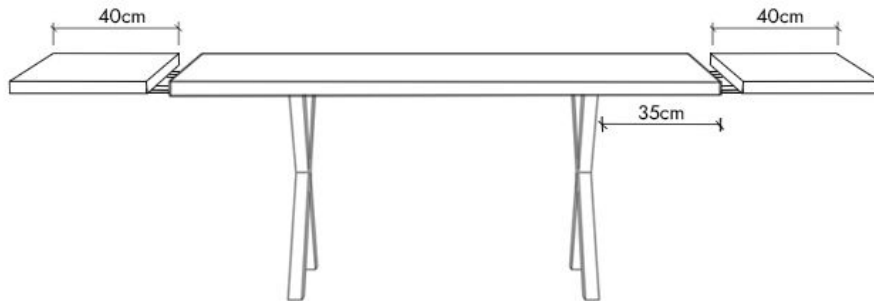

4 Seater

Leg placement specifications for an extendable table

Extension Leaf: +80cm (2x40cm) (+4 Seats)

8 Seater

The Eva Dining Table 140cm

The seating arrangements below the chair width of 52 cm

STOHOME®

Leg placement specifications for a non - extendable table

6 Seater

Leg placement specifications for an extendable table

Extension Leaf: +80cm (2x40cm) (+4 Seats)

8 Seater

The Eva Dining Table 160cm

The seating arrangements below the chair width of 52 cm

Leg placement specifications for a non - extendable table

6 Seater

Leg placement specifications for an extendable table

Extension Leaf: +80cm (2x40cm) (+4 Seats)

10 Seater

The Eva Dining Table 180cm

The seating arrangements below the chair width of 52 cm

Leg placement specifications for a non - extendable table

6 Seater

Leg placement specifications for an extendable table

Extension Leaf: +80cm (2x40cm) (+4 Seats)

10 Seater

The Eva Dining Table 200cm
The seating arrangements below the chair width of 52 cm

STOHOME®