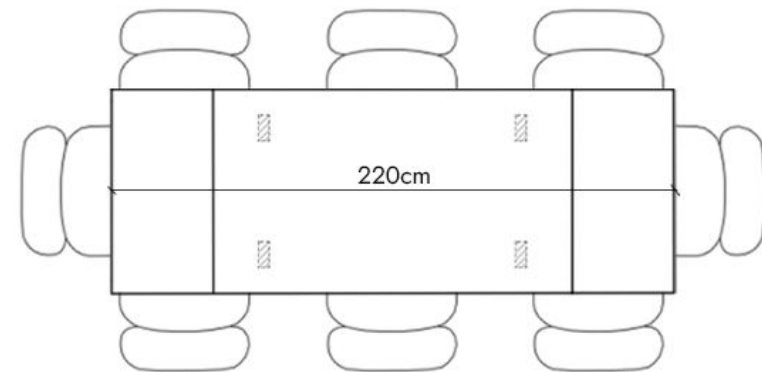

The dimensions and seating positions for the Eva table with X legs
also apply to the version with Square legs

STOHOME®

The Eva Dining Table 120cm

The seating arrangements below the chair width of 52 cm

Leg placement specifications for a non - extendable table

4 Seater

Leg placement specifications for an extendable table

Extension Leaf: +80cm (2x40cm) (+4 Seats)

8 Seater

The Eva Dining Table 140cm

The seating arrangements below the chair width of 52 cm

STOHOME®

Leg placement specifications for a non - extendable table

6 Seater

Leg placement specifications for an extendable table

Extension Leaf: +80cm (2x40cm) (+4 Seats)

8 Seater

The Eva Dining Table 160cm

The seating arrangements below the chair width of 52 cm

Leg placement specifications for a non - extendable table

6 Seater

Leg placement specifications for an extendable table

Extension Leaf: +80cm (2x40cm) (+4 Seats)

10 Seater

The Eva Dining Table 180cm

The seating arrangements below the chair width of 52 cm

Leg placement specifications for a non - extendable table