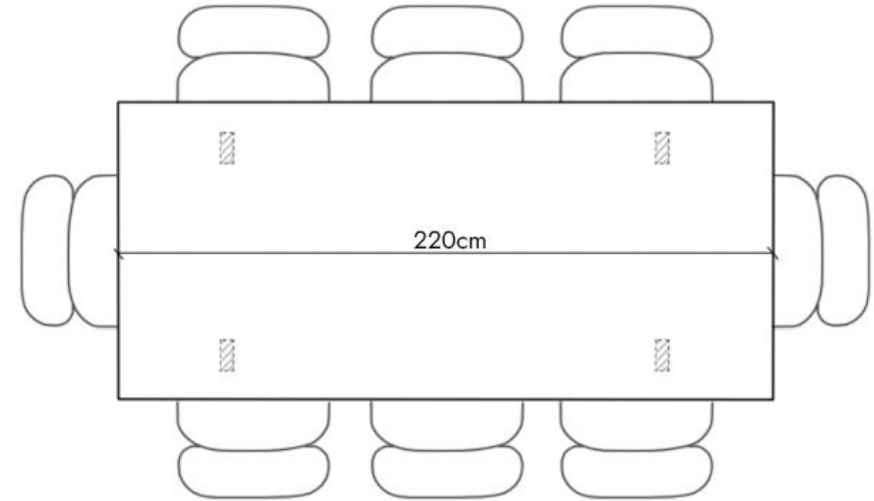

6 Seater

Leg placement specifications for an extendable table

Extension Leaf: +80cm (2x40cm) (+4 Seats)

10 Seater

The Eva Dining Table 180cm

The seating arrangements below the chair width of 52 cm

Leg placement specifications for a non - extendable table

6 Seater

Leg placement specifications for an extendable table

Extension Leaf: +80cm (2x40cm) (+4 Seats)

10 Seater

The Eva Dining Table 200cm
The seating arrangements below the chair width of 52 cm

STOHOME®

Leg placement specifications for a non - extendable table

8 Seater

Leg placement specifications for an extendable table

Extension Leaf: +80cm (2x40cm) (+4 Seats)

12 Seater

The Eva Dining Table 220cm

The seating arrangements below the chair width of 52 cm

STOHOME®

Leg placement specifications for a non - extendable table

8 Seater

Leg placement specifications for an extendable table

Extension Leaf: +80cm (2x40cm) (+4 Seats)

12 Seater