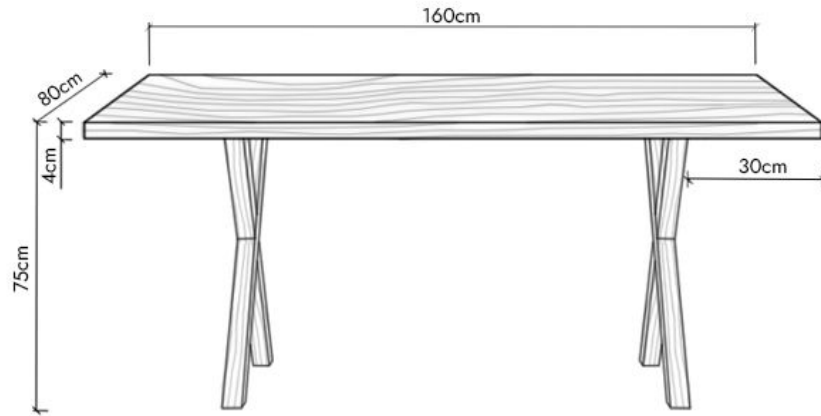

4 Seater

Leg placement specifications for an extendable table

Extension Leaf: +80cm (2x40cm) (+4 Seats)

8 Seater

The Eva Dining Table 140cm

The seating arrangements below the chair width of 52 cm

STOHOME®

Leg placement specifications for a non - extendable table

6 Seater

Leg placement specifications for an extendable table

Extension Leaf: +80cm (2x40cm) (+4 Seats)

8 Seater

The Eva Dining Table 160cm

The seating arrangements below the chair width of 52 cm

Leg placement specifications for a non - extendable table

6 Seater

Leg placement specifications for an extendable table

Extension Leaf: +80cm (2x40cm) (+4 Seats)

10 Seater

The Eva Dining Table 180cm

The seating arrangements below the chair width of 52 cm

Leg placement specifications for a non - extendable table

6 Seater

Leg placement specifications for an extendable table

Extension Leaf: +80cm (2x40cm) (+4 Seats)

10 Seater

The Eva Dining Table 200cm
The seating arrangements below the chair width of 52 cm

STOHOME®