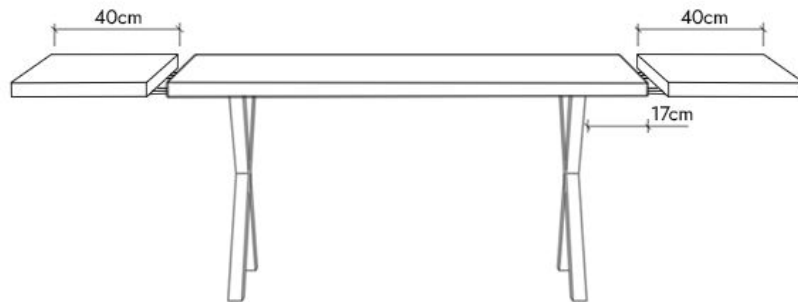

4 Seater

Leg placement specifications for an extendable table

Extension Leaf: +80cm (2x40cm) (+4 Seats)

8 Seater

The Eva Dining Table 140cm

The seating arrangements below the chair width of 52 cm

STOHOME®

Leg placement specifications for a non - extendable table

6 Seater

Leg placement specifications for an extendable table

Extension Leaf: +80cm (2x40cm) (+4 Seats)

8 Seater

The Eva Dining Table 160cm

The seating arrangements below the chair width of 52 cm

Leg placement specifications for a non - extendable table

6 Seater

Leg placement specifications for an extendable table

Extension Leaf: +80cm (2x40cm) (+4 Seats)

10 Seater

The Eva Dining Table 180cm

The seating arrangements below the chair width of 52 cm

Leg placement specifications for a non - extendable table

6 Seater

Leg placement specifications for an extendable table

Extension Leaf: +80cm (2x40cm) (+4 Seats)

10 Seater

The Eva Dining Table 200cm
The seating arrangements below the chair width of 52 cm

STOHOME®