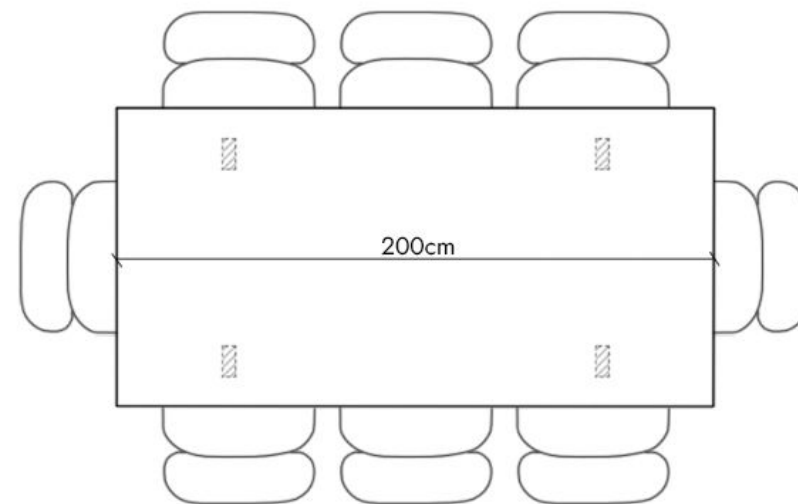

6 Seater

Leg placement specifications for an extendable table

Extension Leaf: +80cm (2x40cm) (+4 Seats)

8 Seater

The Eva Dining Table 160cm

The seating arrangements below the chair width of 52 cm

Leg placement specifications for a non - extendable table

6 Seater

Leg placement specifications for an extendable table

Extension Leaf: +80cm (2x40cm) (+4 Seats)

10 Seater

The Eva Dining Table 180cm

The seating arrangements below the chair width of 52 cm

Leg placement specifications for a non - extendable table

6 Seater

Leg placement specifications for an extendable table

Extension Leaf: +80cm (2x40cm) (+4 Seats)

10 Seater

The Eva Dining Table 200cm
The seating arrangements below the chair width of 52 cm

STOHOME®

Leg placement specifications for a non - extendable table

8 Seater

Leg placement specifications for an extendable table

Extension Leaf: +80cm (2x40cm) (+4 Seats)

12 Seater

The Eva Dining Table 220cm

The seating arrangements below the chair width of 52 cm