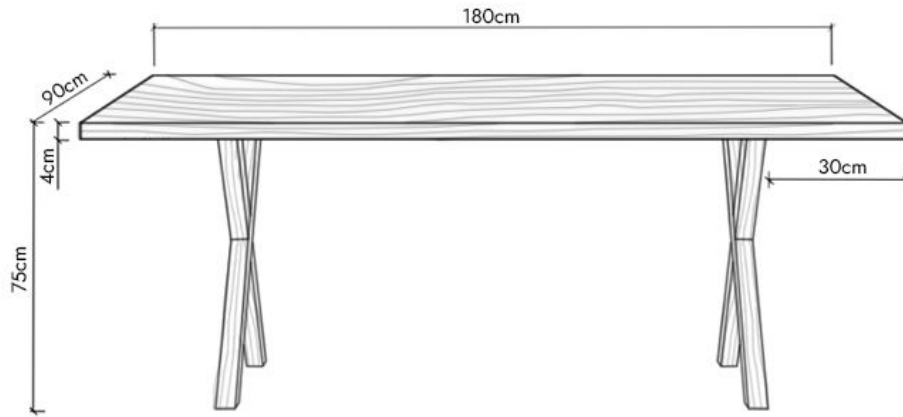

6 Seater

Leg placement specifications for an extendable table

Extension Leaf: +80cm (2x40cm) (+4 Seats)

8 Seater

The Eva Dining Table 160cm

The seating arrangements below the chair width of 52 cm

Leg placement specifications for a non - extendable table

6 Seater

Leg placement specifications for an extendable table

Extension Leaf: +80cm (2x40cm) (+4 Seats)

10 Seater

The Eva Dining Table 180cm

The seating arrangements below the chair width of 52 cm

Leg placement specifications for a non - extendable table

6 Seater

Leg placement specifications for an extendable table

Extension Leaf: +80cm (2x40cm) (+4 Seats)

10 Seater

The Eva Dining Table 200cm
The seating arrangements below the chair width of 52 cm

STOHOME®

Leg placement specifications for a non - extendable table

8 Seater

Leg placement specifications for an extendable table

Extension Leaf: +80cm (2x40cm) (+4 Seats)

12 Seater

The Eva Dining Table 220cm

The seating arrangements below the chair width of 52 cm