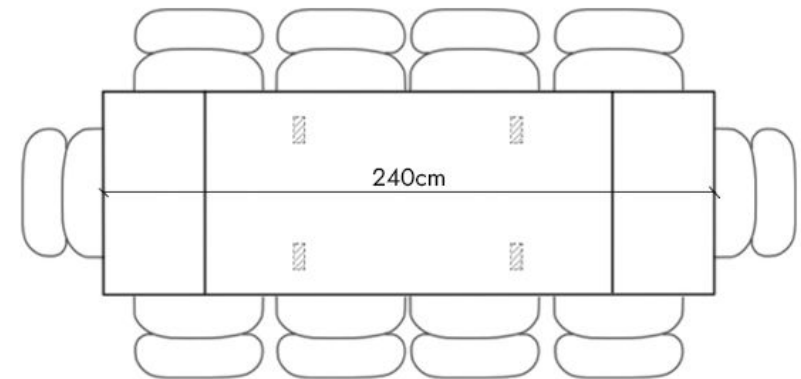

4 Seater

Leg placement specifications for an extendable table

Extension Leaf: +80cm (2x40cm) (+4 Seats)

8 Seater

The Eva Dining Table 140cm

The seating arrangements below the chair width of 52 cm

STOHOME®

Leg placement specifications for a non - extendable table

6 Seater

Leg placement specifications for an extendable table

Extension Leaf: +80cm (2x40cm) (+4 Seats)

8 Seater

The Eva Dining Table 160cm

The seating arrangements below the chair width of 52 cm

Leg placement specifications for a non - extendable table

6 Seater

Leg placement specifications for an extendable table

Extension Leaf: +80cm (2x40cm) (+4 Seats)

10 Seater

The Eva Dining Table 180cm

The seating arrangements below the chair width of 52 cm

Leg placement specifications for a non - extendable table

6 Seater

Leg placement specifications for an extendable table

Extension Leaf: +80cm (2x40cm) (+4 Seats)

10 Seater

The Eva Dining Table 200cm
The seating arrangements below the chair width of 52 cm

STOHOME®