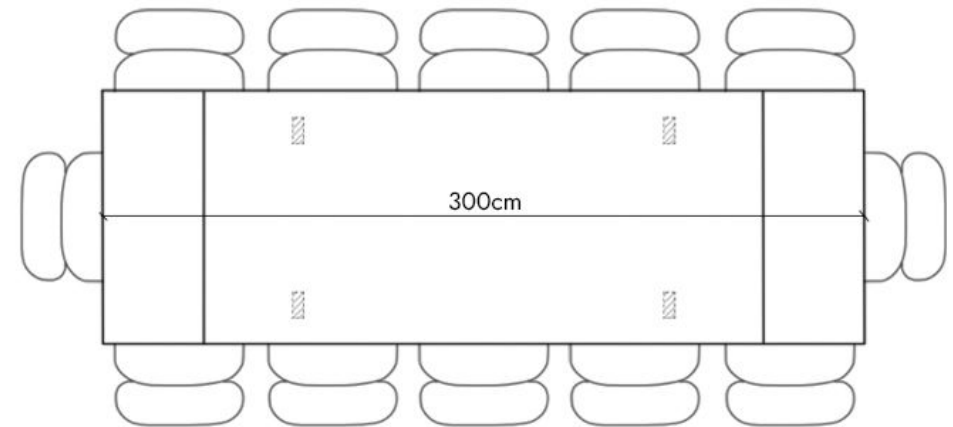

6 Seater

Leg placement specifications for an extendable table

Extension Leaf: +80cm (2x40cm) (+4 Seats)

10 Seater

The Eva Dining Table 180cm

The seating arrangements below the chair width of 52 cm

Leg placement specifications for a non - extendable table

6 Seater

Leg placement specifications for an extendable table

Extension Leaf: +80cm (2x40cm) (+4 Seats)

10 Seater

The Eva Dining Table 200cm
The seating arrangements below the chair width of 52 cm

STOHOME®

Leg placement specifications for a non - extendable table

8 Seater

Leg placement specifications for an extendable table

Extension Leaf: +80cm (2x40cm) (+4 Seats)

12 Seater

The Eva Dining Table 220cm

The seating arrangements below the chair width of 52 cm

STOHOME®

Leg placement specifications for a non - extendable table

8 Seater

Leg placement specifications for an extendable table

Extension Leaf: +80cm (2x40cm) (+4 Seats)

12 Seater