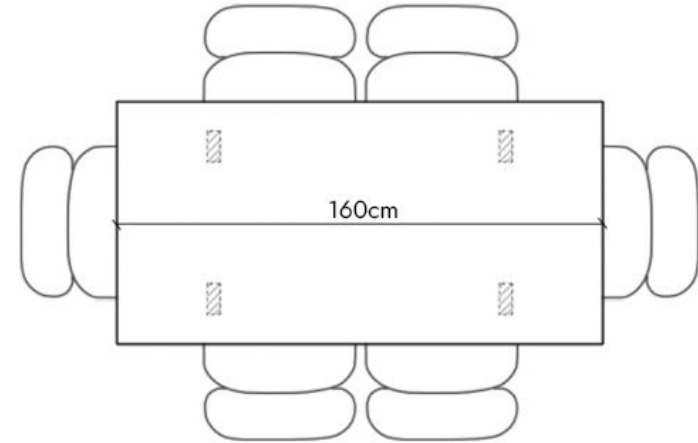

4 Seater

Leg placement specifications for an extendable table

Extension Leaf: +80cm (2x40cm) (+4 Seats)

8 Seater

The Eva Dining Table 140cm

The seating arrangements below the chair width of 52 cm

STOHOME®

Leg placement specifications for a non - extendable table

6 Seater

Leg placement specifications for an extendable table

Extension Leaf: +80cm (2x40cm) (+4 Seats)

8 Seater

The Eva Dining Table 160cm

The seating arrangements below the chair width of 52 cm

Leg placement specifications for a non - extendable table

6 Seater

Leg placement specifications for an extendable table

Extension Leaf: +80cm (2x40cm) (+4 Seats)

10 Seater

The Eva Dining Table 180cm

The seating arrangements below the chair width of 52 cm

Leg placement specifications for a non - extendable table

6 Seater

Leg placement specifications for an extendable table

Extension Leaf: +80cm (2x40cm) (+4 Seats)

10 Seater

The Eva Dining Table 200cm
The seating arrangements below the chair width of 52 cm

STOHOME®