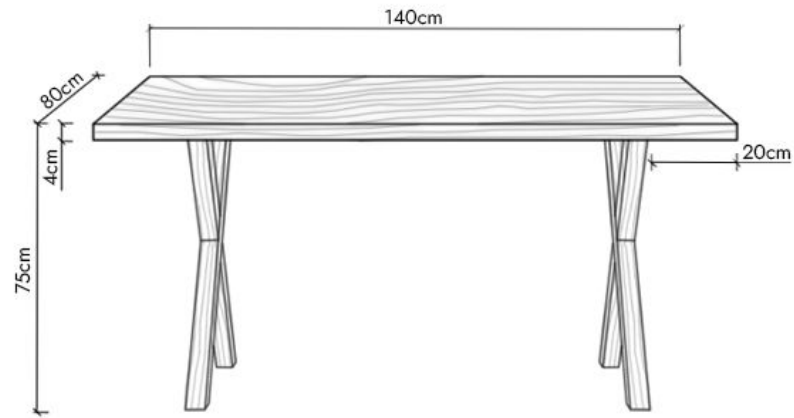

The dimensions and seating positions for the Eva table with X legs
also apply to the version with Square legs

STOHOME®

The Eva Dining Table 120cm

The seating arrangements below the chair width of 52 cm

Leg placement specifications for a non - extendable table

4 Seater

Leg placement specifications for an extendable table

Extension Leaf: +80cm (2x40cm) (+4 Seats)

8 Seater

The Eva Dining Table 140cm

The seating arrangements below the chair width of 52 cm

STOHOME®

Leg placement specifications for a non - extendable table

6 Seater

Leg placement specifications for an extendable table

Extension Leaf: +80cm (2x40cm) (+4 Seats)

8 Seater

The Eva Dining Table 160cm

The seating arrangements below the chair width of 52 cm

Leg placement specifications for a non - extendable table

6 Seater

Leg placement specifications for an extendable table

Extension Leaf: +80cm (2x40cm) (+4 Seats)

10 Seater

The Eva Dining Table 180cm

The seating arrangements below the chair width of 52 cm

Leg placement specifications for a non - extendable table