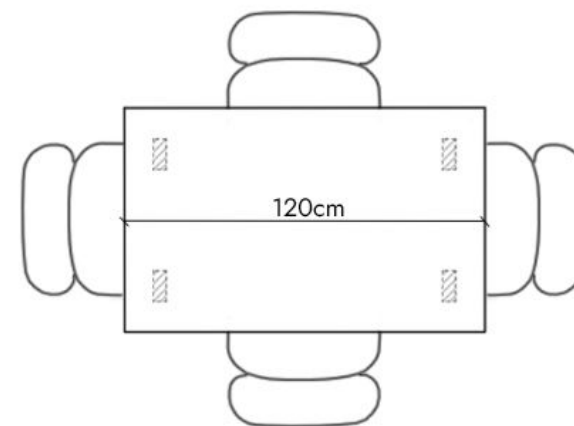

The dimensions and seating positions for the Eva table with X legs
also apply to the version with Square legs

STOHOME®

The Eva Dining Table 120cm

The seating arrangements below the chair width of 52 cm

Leg placement specifications for a non - extendable table

4 Seater

Leg placement specifications for an extendable table

Extension Leaf: +80cm (2x40cm) (+4 Seats)

8 Seater

The Eva Dining Table 140cm

The seating arrangements below the chair width of 52 cm

STOHOME®

Leg placement specifications for a non - extendable table

6 Seater

Leg placement specifications for an extendable table

Extension Leaf: +80cm (2x40cm) (+4 Seats)

8 Seater

The Eva Dining Table 160cm

The seating arrangements below the chair width of 52 cm

Leg placement specifications for a non - extendable table

6 Seater

Leg placement specifications for an extendable table

Extension Leaf: +80cm (2x40cm) (+4 Seats)

10 Seater

The Eva Dining Table 180cm

The seating arrangements below the chair width of 52 cm

Leg placement specifications for a non - extendable table