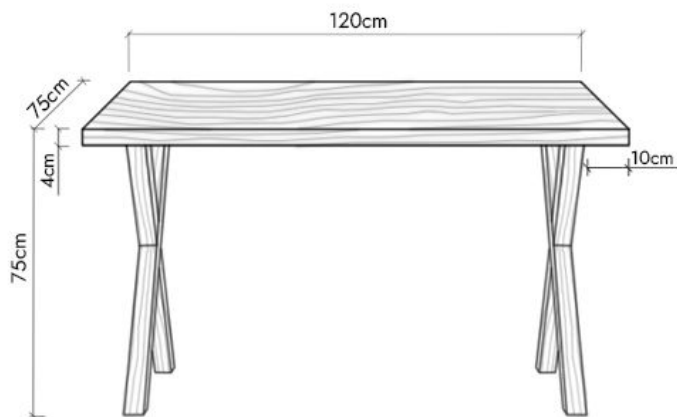

The dimensions and seating positions for the Eva table with X legs
also apply to the version with Square legs

STOHOME®

The Eva Dining Table 120cm

The seating arrangements below the chair width of 52 cm

Leg placement specifications for a non - extendable table

4 Seater

Leg placement specifications for an extendable table

Extension Leaf: +80cm (2x40cm) (+4 Seats)

8 Seater

The Eva Dining Table 140cm

The seating arrangements below the chair width of 52 cm

STOHOME®

Leg placement specifications for a non - extendable table

6 Seater

Leg placement specifications for an extendable table

Extension Leaf: +80cm (2x40cm) (+4 Seats)

8 Seater

The Eva Dining Table 160cm

The seating arrangements below the chair width of 52 cm

Leg placement specifications for a non - extendable table

6 Seater

Leg placement specifications for an extendable table

Extension Leaf: +80cm (2x40cm) (+4 Seats)

10 Seater

The Eva Dining Table 180cm

The seating arrangements below the chair width of 52 cm

Leg placement specifications for a non - extendable table