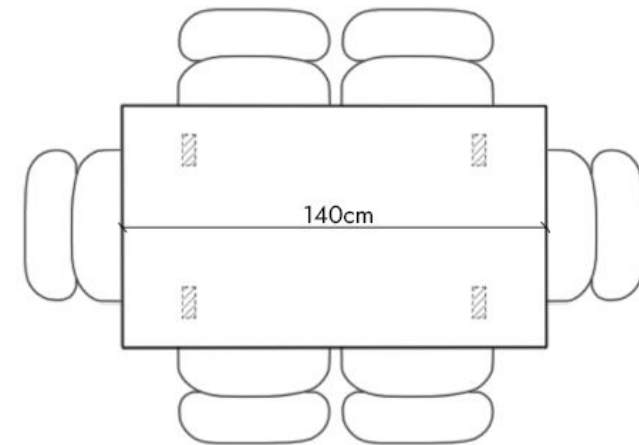

The dimensions and seating positions for the Eva table with X legs
also apply to the version with Square legs

STOHOME®

The Eva Dining Table 120cm

The seating arrangements below the chair width of 52 cm

Leg placement specifications for a non - extendable table

4 Seater

Leg placement specifications for an extendable table

Extension Leaf: +80cm (2x40cm) (+4 Seats)

8 Seater

The Eva Dining Table 140cm

The seating arrangements below the chair width of 52 cm

STOHOME®

Leg placement specifications for a non - extendable table

6 Seater

Leg placement specifications for an extendable table

Extension Leaf: +80cm (2x40cm) (+4 Seats)

8 Seater

The Eva Dining Table 160cm

The seating arrangements below the chair width of 52 cm

Leg placement specifications for a non - extendable table

6 Seater

Leg placement specifications for an extendable table

Extension Leaf: +80cm (2x40cm) (+4 Seats)

10 Seater

The Eva Dining Table 180cm

The seating arrangements below the chair width of 52 cm

Leg placement specifications for a non - extendable table