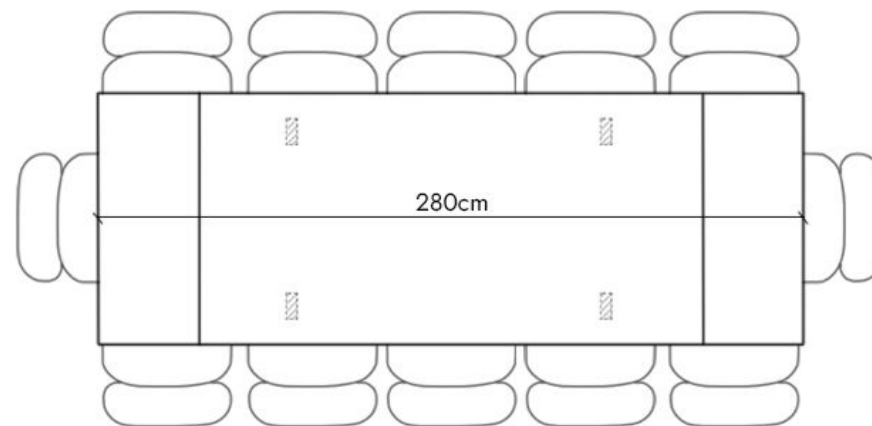

6 Seater

Leg placement specifications for an extendable table

Extension Leaf: +80cm (2x40cm) (+4 Seats)

8 Seater

The Eva Dining Table 160cm

The seating arrangements below the chair width of 52 cm

Leg placement specifications for a non - extendable table

6 Seater

Leg placement specifications for an extendable table

Extension Leaf: +80cm (2x40cm) (+4 Seats)

10 Seater

The Eva Dining Table 180cm

The seating arrangements below the chair width of 52 cm

Leg placement specifications for a non - extendable table

6 Seater

Leg placement specifications for an extendable table

Extension Leaf: +80cm (2x40cm) (+4 Seats)

10 Seater

The Eva Dining Table 200cm
The seating arrangements below the chair width of 52 cm

STOHOME®

Leg placement specifications for a non - extendable table

8 Seater

Leg placement specifications for an extendable table

Extension Leaf: +80cm (2x40cm) (+4 Seats)

12 Seater

The Eva Dining Table 220cm

The seating arrangements below the chair width of 52 cm