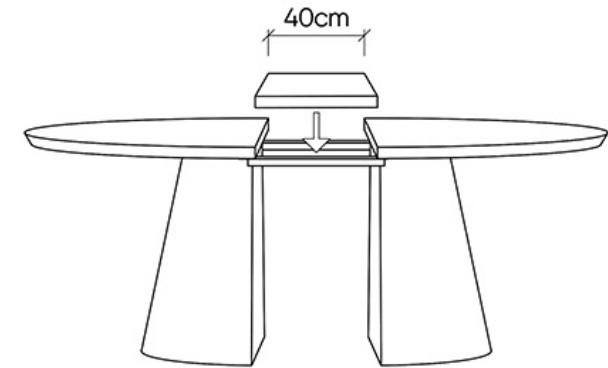

The Vivien Dining Table

The seating arrangements below show the chair width of 52 cm.

STOHOME®

Extension Options

7 Seater

9 seater
+40 cm (+2 seats)

10 seater
+60 cm (+3 seats)

11 seater
+80 cm (+4 seats)

The Vivien Dining Table

The seating arrangements below show the chair width of 52 cm.

STOHOME®

8 Seater

The Vivien Dining Table

The seating arrangements below show the chair width of 52 cm.

STOHOME®

10 Seater

The Vivien Dining Table

The seating arrangements below show the chair width of 52 cm.

STOHOME®

14 Seater

The Vivien Dining Table

The dimensions below outlines the dimensions of the pipe leg corresponding to the size of the tabletop.

STOHOME®

The Vivien Dining Table

The dimensions below outlines the dimensions of the pipe leg corresponding to the size of the tabletop.

STOHOME®

The Vivien Dining Table

The dimensions below outlines the dimensions of the pipe leg corresponding to the size of the tabletop.