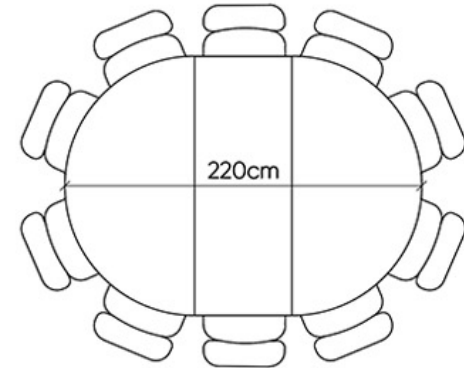

The Vivien Dining Table

The seating arrangements below show the chair width of 52 cm.

STOHOME®

Extension Options

6 Seater

8 seater
+40 cm (+2 seats)

9 seater
+60 cm (+3 seats)

10 seater
+80 cm (+4 seats)

The Vivien Dining Table

The seating arrangements below show the chair width of 52 cm.

STOHOME®

Extension Options

7 Seater

9 seater
+40 cm (+2 seats)

10 seater
+60 cm (+3 seats)

11 seater
+80 cm (+4 seats)

The Vivien Dining Table

The seating arrangements below show the chair width of 52 cm.

STOHOME®

8 Seater

The Vivien Dining Table

The seating arrangements below show the chair width of 52 cm.

STOHOME®

10 Seater

The Vivien Dining Table

The seating arrangements below show the chair width of 52 cm.

STOHOME®

14 Seater

The Vivien Dining Table

The dimensions below outlines the dimensions of the pipe leg corresponding to the size of the tabletop.