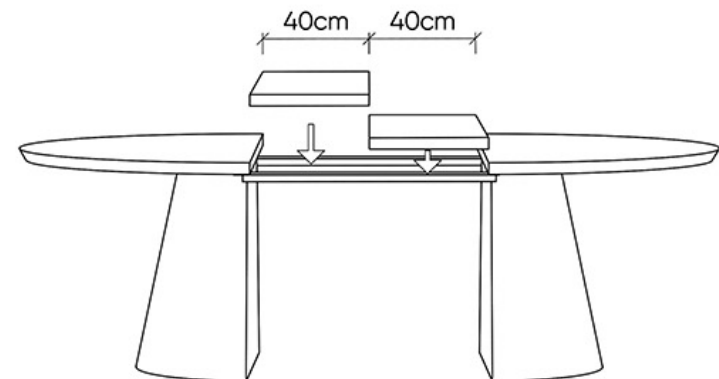

The Vivien Dining Table

The seating arrangements below show the chair width of 52 cm.

STOHOME®

Extension Options

7 Seater

9 seater
+40 cm (+2 seats)

10 seater
+60 cm (+3 seats)

11 seater
+80 cm (+4 seats)

The Vivien Dining Table

The seating arrangements below show the chair width of 52 cm.

STOHOME®

8 Seater

The Vivien Dining Table

The seating arrangements below show the chair width of 52 cm.

STOHOME®

10 Seater

The Vivien Dining Table

The seating arrangements below show the chair width of 52 cm.

STOHOME®

14 Seater

The Vivien Dining Table

The dimensions below outlines the dimensions of the pipe leg corresponding to the size of the tabletop.

STOHOME®

The Vivien Dining Table

The dimensions below outlines the dimensions of the pipe leg corresponding to the size of the tabletop.

STOHOME®

The Vivien Dining Table

The dimensions below outlines the dimensions of the pipe leg corresponding to the size of the tabletop.