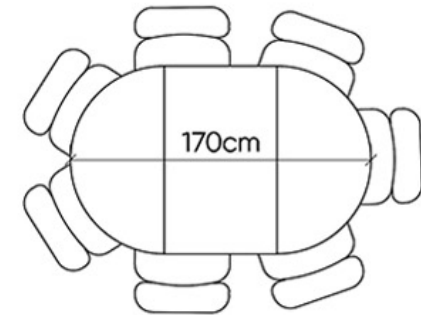

The Vivien Dining Table

The seating arrangements below show the chair width of 52 cm.

STOHOME®

Extension Options

4 Seater

6 seater
+40 cm (+2 seats)

7 seater
+60 cm (+3 seats)

8 seater
+80 cm (+4 seats)

The Vivien Dining Table

The seating arrangements below show the chair width of 52 cm.

STOHOME®

Extension Options

5 Seater

7 seater
+40 cm (+2 seats)

8 seater
+60 cm (+3 seats)

9 seater
+80 cm (+4 seats)

The Vivien Dining Table

The seating arrangements below show the chair width of 52 cm.

STOHOME®

Extension Options

6 Seater

8 seater
+40 cm (+2 seats)

9 seater
+60 cm (+3 seats)

10 seater
+80 cm (+4 seats)

The Vivien Dining Table

The seating arrangements below show the chair width of 52 cm.

STOHOME®

14 Seater

The Vivien Dining Table

The dimensions below outlines the dimensions of the pipe leg corresponding to the size of the tabletop.