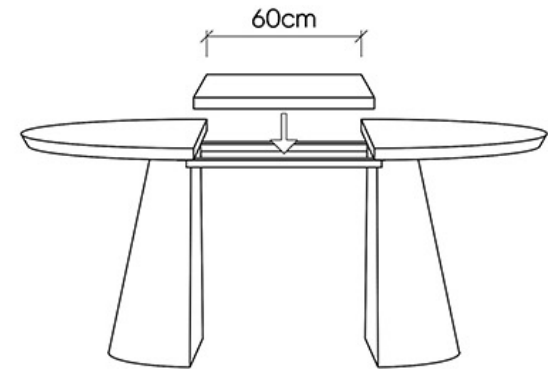

The Vivien Dining Table

The seating arrangements below show the chair width of 52 cm.

STOHOME®

Extension Options

7 Seater

9 seater
+40 cm (+2 seats)

10 seater
+60 cm (+3 seats)

11 seater
+80 cm (+4 seats)

The Vivien Dining Table

The seating arrangements below show the chair width of 52 cm.

STOHOME®

8 Seater

The Vivien Dining Table

The seating arrangements below show the chair width of 52 cm.

STOHOME®

10 Seater

The Vivien Dining Table

The seating arrangements below show the chair width of 52 cm.

STOHOME®

14 Seater

The Vivien Dining Table

The dimensions below outlines the dimensions of the pipe leg corresponding to the size of the tabletop.

STOHOME®

The Vivien Dining Table

The dimensions below outlines the dimensions of the pipe leg corresponding to the size of the tabletop.

STOHOME®

The Vivien Dining Table

The dimensions below outlines the dimensions of the pipe leg corresponding to the size of the tabletop.