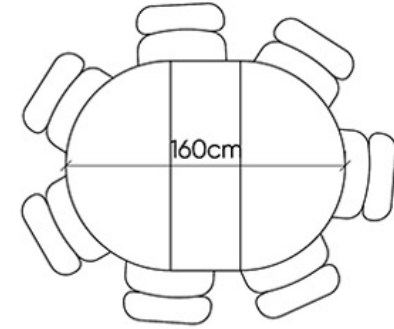

The Vivien Dining Table

The seating arrangements below show the chair width of 52 cm.

STOHOME®

Extension Options

4 Seater

6 seater
+40 cm (+2 seats)

7 seater
+60 cm (+3 seats)

8 seater
+80 cm (+4 seats)

The Vivien Dining Table

The seating arrangements below show the chair width of 52 cm.

STOHOME®

Extension Options

5 Seater

7 seater
+40 cm (+2 seats)

8 seater
+60 cm (+3 seats)

9 seater
+80 cm (+4 seats)

The Vivien Dining Table

The seating arrangements below show the chair width of 52 cm.

STOHOME®

Extension Options

6 Seater

8 seater
+40 cm (+2 seats)

9 seater
+60 cm (+3 seats)

10 seater
+80 cm (+4 seats)

The Vivien Dining Table

The seating arrangements below show the chair width of 52 cm.

STOHOME®

14 Seater

The Vivien Dining Table

The dimensions below outlines the dimensions of the pipe leg corresponding to the size of the tabletop.