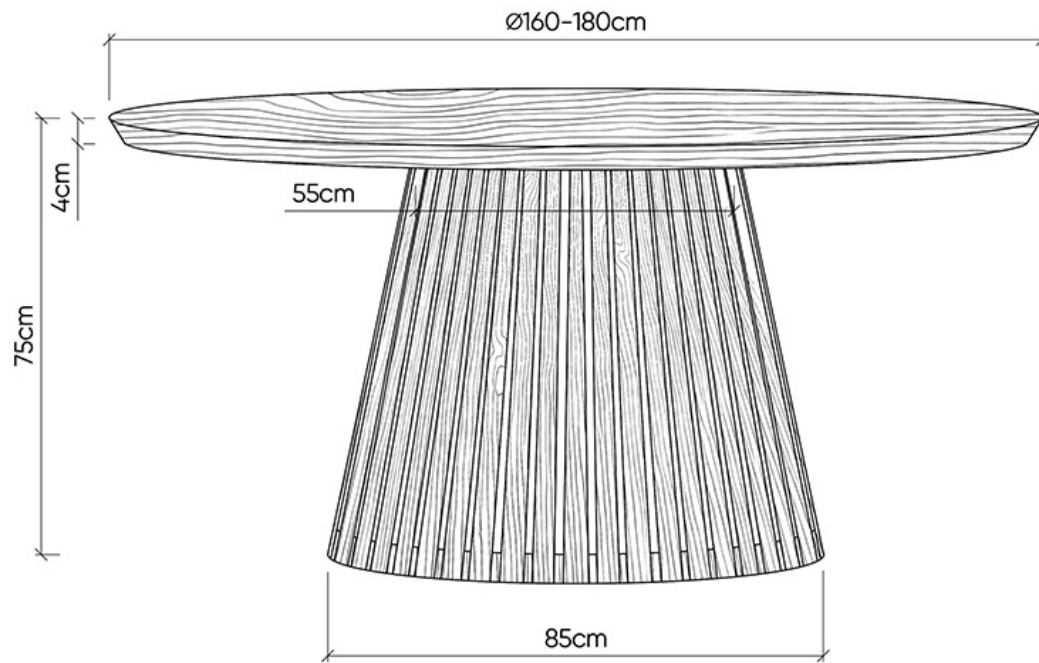

The Vivien Dining Table

The seating arrangements below show the chair width of 52 cm.

STOHOME®

Extension Options

7 Seater

9 seater
+40 cm (+2 seats)

10 seater
+60 cm (+3 seats)

11 seater
+80 cm (+4 seats)

The Vivien Dining Table

The seating arrangements below show the chair width of 52 cm.

STOHOME®

8 Seater

The Vivien Dining Table

The seating arrangements below show the chair width of 52 cm.

STOHOME®

10 Seater

The Vivien Dining Table

The seating arrangements below show the chair width of 52 cm.

STOHOME®

14 Seater

The Vivien Dining Table

The dimensions below outlines the dimensions of the pipe leg corresponding to the size of the tabletop.

STOHOME®

The Vivien Dining Table

The dimensions below outlines the dimensions of the pipe leg corresponding to the size of the tabletop.

STOHOME®

The Vivien Dining Table

The dimensions below outlines the dimensions of the pipe leg corresponding to the size of the tabletop.