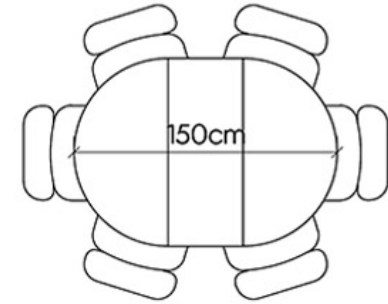

The Vivien Dining Table

The seating arrangements below show the chair width of 52 cm.

STOHOME®

Extension Options

4 Seater

6 seater
+40 cm (+2 seats)

7 seater
+60 cm (+3 seats)

8 seater
+80 cm (+4 seats)

The Vivien Dining Table

The seating arrangements below show the chair width of 52 cm.

STOHOME®

Extension Options

5 Seater

7 seater
+40 cm (+2 seats)

8 seater
+60 cm (+3 seats)

9 seater
+80 cm (+4 seats)

The Vivien Dining Table

The seating arrangements below show the chair width of 52 cm.

STOHOME®

Extension Options

6 Seater

8 seater
+40 cm (+2 seats)

9 seater
+60 cm (+3 seats)

10 seater
+80 cm (+4 seats)

The Vivien Dining Table

The seating arrangements below show the chair width of 52 cm.

STOHOME®

14 Seater

The Vivien Dining Table

The dimensions below outlines the dimensions of the pipe leg corresponding to the size of the tabletop.