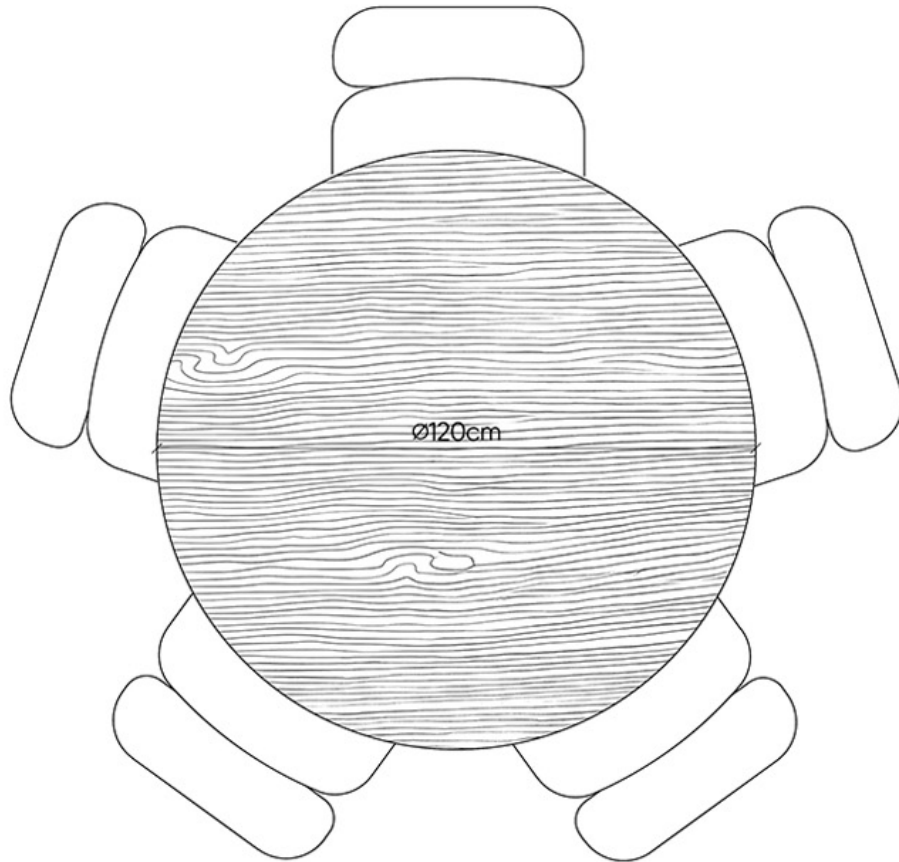

The Vivien Dining Table

The seating arrangements below show the chair width of 52 cm.

STOHOME®

Extension Options

4 Seater

6 seater
+40 cm (+2 seats)

7 seater
+60 cm (+3 seats)

8 seater
+80 cm (+4 seats)

The Vivien Dining Table

The seating arrangements below show the chair width of 52 cm.

STOHOME®

Extension Options

5 Seater

7 seater
+40 cm (+2 seats)

8 seater
+60 cm (+3 seats)

9 seater
+80 cm (+4 seats)

The Vivien Dining Table

The seating arrangements below show the chair width of 52 cm.

STOHOME®

Extension Options

6 Seater

8 seater
+40 cm (+2 seats)

9 seater
+60 cm (+3 seats)

10 seater
+80 cm (+4 seats)

STOHOME®

The Vivien Dining Table

The dimensions below outlines the dimensions of the pipe leg corresponding to the size of the tabletop.

STOHOME®

The Vivien Dining Table

The dimensions below outlines the dimensions of the pipe leg corresponding to the size of the tabletop.