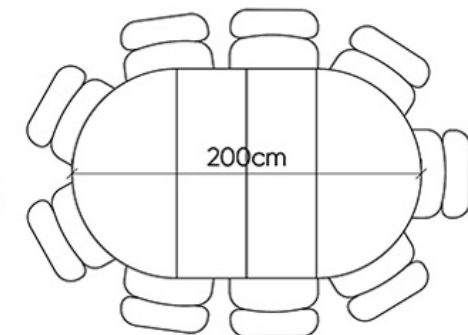

The Vivien Dining Table

The seating arrangements below show the chair width of 52 cm.

STOHOME®

Extension Options

4 Seater

6 seater
+40 cm (+2 seats)

7 seater
+60 cm (+3 seats)

8 seater
+80 cm (+4 seats)

The Vivien Dining Table

The seating arrangements below show the chair width of 52 cm.

STOHOME®

Extension Options

5 Seater

7 seater
+40 cm (+2 seats)

8 seater
+60 cm (+3 seats)

9 seater
+80 cm (+4 seats)

The Vivien Dining Table

The seating arrangements below show the chair width of 52 cm.

STOHOME®

Extension Options

6 Seater

8 seater
+40 cm (+2 seats)

9 seater
+60 cm (+3 seats)

10 seater
+80 cm (+4 seats)

The Vivien Dining Table

The seating arrangements below show the chair width of 52 cm.

STOHOME®

Extension Options

7 Seater

9 seater
+40 cm (+2 seats)

10 seater
+60 cm (+3 seats)

11 seater
+80 cm (+4 seats)