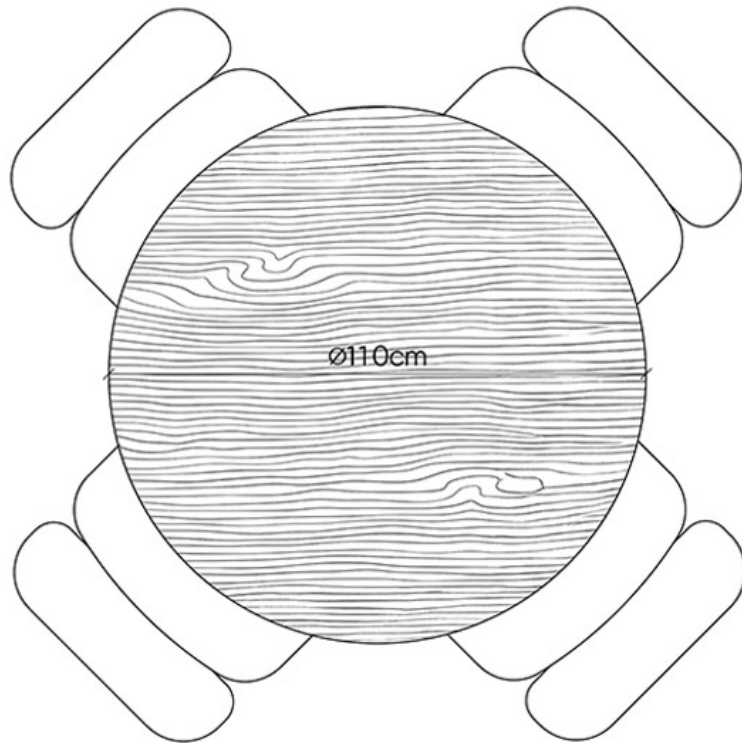

The Vivien Dining Table

The seating arrangements below show the chair width of 52 cm.

STOHOME®

Extension Options

4 Seater

6 seater
+40 cm (+2 seats)

7 seater
+60 cm (+3 seats)

8 seater
+80 cm (+4 seats)

The Vivien Dining Table

The seating arrangements below show the chair width of 52 cm.

STOHOME®

Extension Options

5 Seater

7 seater
+40 cm (+2 seats)

8 seater
+60 cm (+3 seats)

9 seater
+80 cm (+4 seats)

The Vivien Dining Table

The seating arrangements below show the chair width of 52 cm.

STOHOME®

Extension Options

6 Seater

8 seater
+40 cm (+2 seats)

9 seater
+60 cm (+3 seats)

10 seater
+80 cm (+4 seats)

The Vivien Dining Table

The seating arrangements below show the chair width of 52 cm.

STOHOME®

14 Seater

The Vivien Dining Table

The dimensions below outlines the dimensions of the pipe leg corresponding to the size of the tabletop.