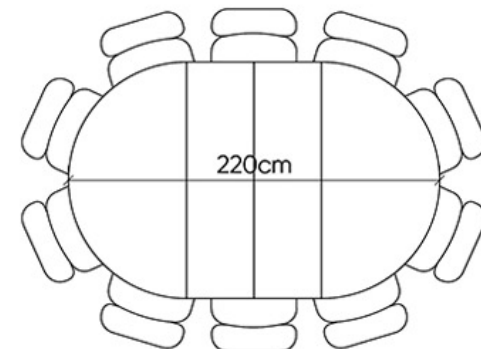

The Vivien Dining Table

The seating arrangements below show the chair width of 52 cm.

STOHOME®

Extension Options

4 Seater

6 seater
+40 cm (+2 seats)

7 seater
+60 cm (+3 seats)

8 seater
+80 cm (+4 seats)

The Vivien Dining Table

The seating arrangements below show the chair width of 52 cm.

STOHOME®

Extension Options

5 Seater

7 seater
+40 cm (+2 seats)

8 seater
+60 cm (+3 seats)

9 seater
+80 cm (+4 seats)

The Vivien Dining Table

The seating arrangements below show the chair width of 52 cm.

STOHOME®

Extension Options

6 Seater

8 seater
+40 cm (+2 seats)

9 seater
+60 cm (+3 seats)

10 seater
+80 cm (+4 seats)

The Vivien Dining Table

The seating arrangements below show the chair width of 52 cm.

STOHOME®

Extension Options

7 Seater

9 seater
+40 cm (+2 seats)

10 seater
+60 cm (+3 seats)

11 seater
+80 cm (+4 seats)