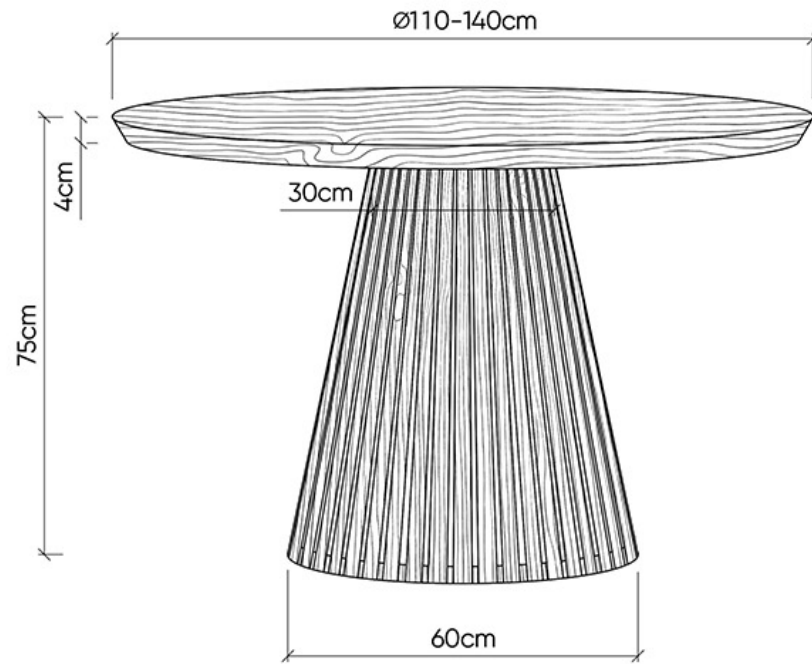

The Vivien Dining Table

The seating arrangements below show the chair width of 52 cm.

STOHOME®

Extension Options

7 Seater

9 seater
+40 cm (+2 seats)

10 seater
+60 cm (+3 seats)

11 seater
+80 cm (+4 seats)

The Vivien Dining Table

The seating arrangements below show the chair width of 52 cm.

STOHOME®

8 Seater

The Vivien Dining Table

The seating arrangements below show the chair width of 52 cm.

STOHOME®

10 Seater

The Vivien Dining Table

The seating arrangements below show the chair width of 52 cm.

STOHOME®

14 Seater

The Vivien Dining Table

The dimensions below outlines the dimensions of the pipe leg corresponding to the size of the tabletop.

STOHOME®

The Vivien Dining Table

The dimensions below outlines the dimensions of the pipe leg corresponding to the size of the tabletop.

STOHOME®

The Vivien Dining Table

The dimensions below outlines the dimensions of the pipe leg corresponding to the size of the tabletop.