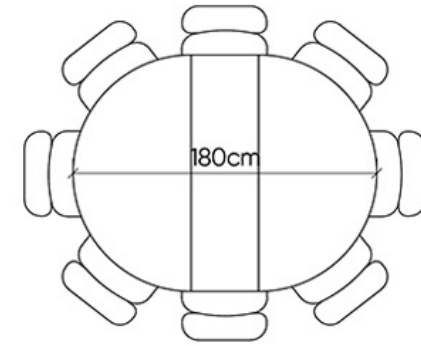

The Vivien Dining Table

The seating arrangements below show the chair width of 52 cm.

STOHOME®

Extension Options

4 Seater

6 seater
+40 cm (+2 seats)

7 seater
+60 cm (+3 seats)

8 seater
+80 cm (+4 seats)

The Vivien Dining Table

The seating arrangements below show the chair width of 52 cm.

STOHOME®

Extension Options

5 Seater

7 seater
+40 cm (+2 seats)

8 seater
+60 cm (+3 seats)

9 seater
+80 cm (+4 seats)

The Vivien Dining Table

The seating arrangements below show the chair width of 52 cm.

STOHOME®

Extension Options

6 Seater

8 seater
+40 cm (+2 seats)

9 seater
+60 cm (+3 seats)

10 seater
+80 cm (+4 seats)

The Vivien Dining Table

The seating arrangements below show the chair width of 52 cm.

STOHOME®

Extension Options

7 Seater

9 seater
+40 cm (+2 seats)

10 seater
+60 cm (+3 seats)

11 seater
+80 cm (+4 seats)