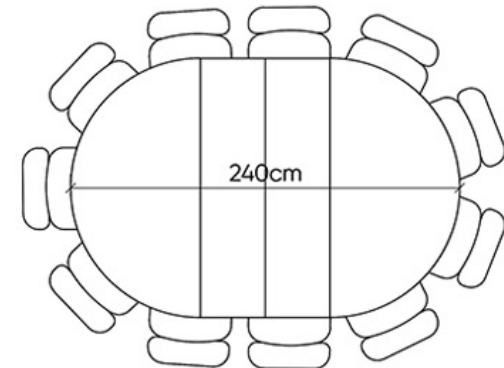

The Vivien Dining Table

The seating arrangements below show the chair width of 52 cm.

STOHOME®

Extension Options

6 Seater

8 seater
+40 cm (+2 seats)

9 seater
+60 cm (+3 seats)

10 seater
+80 cm (+4 seats)

The Vivien Dining Table

The seating arrangements below show the chair width of 52 cm.

STOHOME®

Extension Options

7 Seater

9 seater
+40 cm (+2 seats)

10 seater
+60 cm (+3 seats)

11 seater
+80 cm (+4 seats)

The Vivien Dining Table

The seating arrangements below show the chair width of 52 cm.

STOHOME®

8 Seater

The Vivien Dining Table

The seating arrangements below show the chair width of 52 cm.

STOHOME®

10 Seater

The Vivien Dining Table

The seating arrangements below show the chair width of 52 cm.

STOHOME®

14 Seater

The Vivien Dining Table

The dimensions below outlines the dimensions of the pipe leg corresponding to the size of the tabletop.