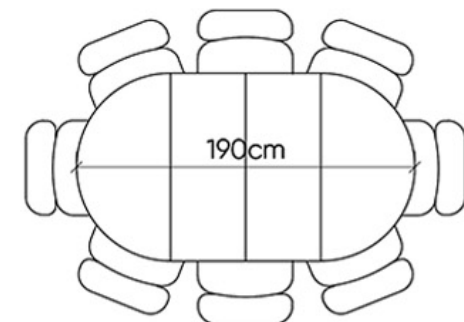

The Vivien Dining Table

The seating arrangements below show the chair width of 52 cm.

STOHOME®

Extension Options

4 Seater

6 seater
+40 cm (+2 seats)

7 seater
+60 cm (+3 seats)

8 seater
+80 cm (+4 seats)

The Vivien Dining Table

The seating arrangements below show the chair width of 52 cm.

STOHOME®

Extension Options

5 Seater

7 seater
+40 cm (+2 seats)

8 seater
+60 cm (+3 seats)

9 seater
+80 cm (+4 seats)

The Vivien Dining Table

The seating arrangements below show the chair width of 52 cm.

STOHOME®

Extension Options

6 Seater

8 seater
+40 cm (+2 seats)

9 seater
+60 cm (+3 seats)

10 seater
+80 cm (+4 seats)

The Vivien Dining Table

The seating arrangements below show the chair width of 52 cm.

STOHOME®

14 Seater

The Vivien Dining Table

The dimensions below outlines the dimensions of the pipe leg corresponding to the size of the tabletop.