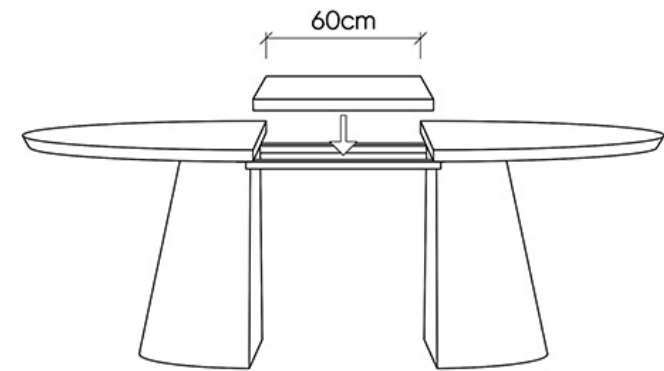

The Vivien Dining Table

The seating arrangements below show the chair width of 52 cm.

STOHOME®

Extension Options

7 Seater

9 seater
+40 cm (+2 seats)

10 seater
+60 cm (+3 seats)

11 seater
+80 cm (+4 seats)

The Vivien Dining Table

The seating arrangements below show the chair width of 52 cm.

STOHOME®

8 Seater

The Vivien Dining Table

The seating arrangements below show the chair width of 52 cm.

STOHOME®

10 Seater

The Vivien Dining Table

The seating arrangements below show the chair width of 52 cm.

STOHOME®

14 Seater

The Vivien Dining Table

The dimensions below outlines the dimensions of the pipe leg corresponding to the size of the tabletop.

STOHOME®

The Vivien Dining Table

The dimensions below outlines the dimensions of the pipe leg corresponding to the size of the tabletop.

STOHOME®

The Vivien Dining Table

The dimensions below outlines the dimensions of the pipe leg corresponding to the size of the tabletop.