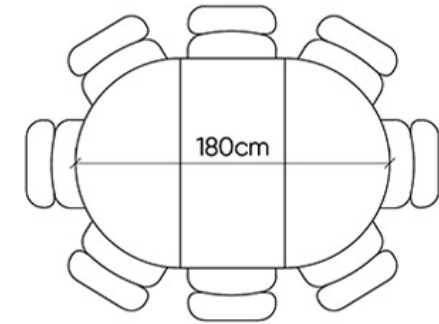

The Vivien Dining Table

The seating arrangements below show the chair width of 52 cm.

STOHOME®

Extension Options

4 Seater

6 seater
+40 cm (+2 seats)

7 seater
+60 cm (+3 seats)

8 seater
+80 cm (+4 seats)

The Vivien Dining Table

The seating arrangements below show the chair width of 52 cm.

STOHOME®

Extension Options

5 Seater

7 seater
+40 cm (+2 seats)

8 seater
+60 cm (+3 seats)

9 seater
+80 cm (+4 seats)

The Vivien Dining Table

The seating arrangements below show the chair width of 52 cm.

STOHOME®

Extension Options

6 Seater

8 seater
+40 cm (+2 seats)

9 seater
+60 cm (+3 seats)

10 seater
+80 cm (+4 seats)

The Vivien Dining Table

The seating arrangements below show the chair width of 52 cm.

STOHOME®

Extension Options

7 Seater

9 seater
+40 cm (+2 seats)

10 seater
+60 cm (+3 seats)

11 seater
+80 cm (+4 seats)