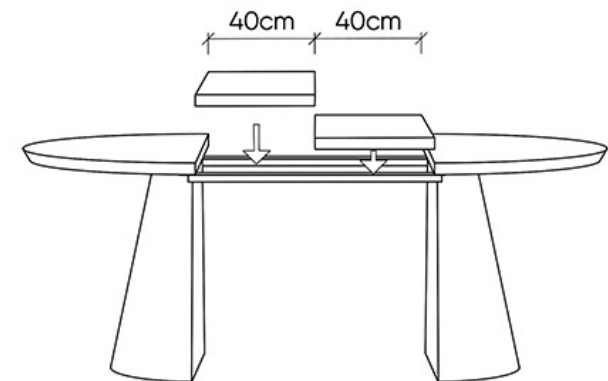

The Vivien Dining Table

The seating arrangements below show the chair width of 52 cm.

STOHOME®

Extension Options

7 Seater

9 seater
+40 cm (+2 seats)

10 seater
+60 cm (+3 seats)

11 seater
+80 cm (+4 seats)

The Vivien Dining Table

The seating arrangements below show the chair width of 52 cm.

STOHOME®

8 Seater

The Vivien Dining Table

The seating arrangements below show the chair width of 52 cm.

STOHOME®

10 Seater

The Vivien Dining Table

The seating arrangements below show the chair width of 52 cm.

STOHOME®

14 Seater

The Vivien Dining Table

The dimensions below outlines the dimensions of the pipe leg corresponding to the size of the tabletop.

STOHOME®

The Vivien Dining Table

The dimensions below outlines the dimensions of the pipe leg corresponding to the size of the tabletop.

STOHOME®

The Vivien Dining Table

The dimensions below outlines the dimensions of the pipe leg corresponding to the size of the tabletop.