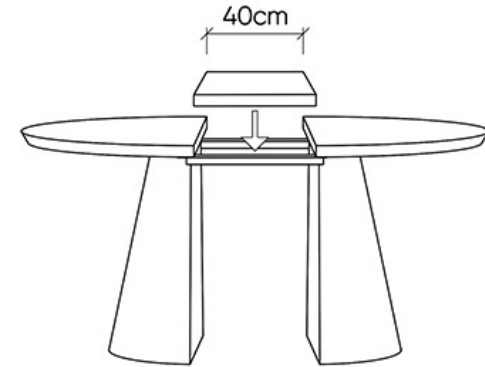

The Vivien Dining Table

The seating arrangements below show the chair width of 52 cm.

STOHOME®

Extension Options

7 Seater

9 seater
+40 cm (+2 seats)

10 seater
+60 cm (+3 seats)

11 seater
+80 cm (+4 seats)

The Vivien Dining Table

The seating arrangements below show the chair width of 52 cm.

STOHOME®

8 Seater

The Vivien Dining Table

The seating arrangements below show the chair width of 52 cm.

STOHOME®

10 Seater

The Vivien Dining Table

The seating arrangements below show the chair width of 52 cm.

STOHOME®

14 Seater

The Vivien Dining Table

The dimensions below outlines the dimensions of the pipe leg corresponding to the size of the tabletop.

STOHOME®

The Vivien Dining Table

The dimensions below outlines the dimensions of the pipe leg corresponding to the size of the tabletop.

STOHOME®

The Vivien Dining Table

The dimensions below outlines the dimensions of the pipe leg corresponding to the size of the tabletop.