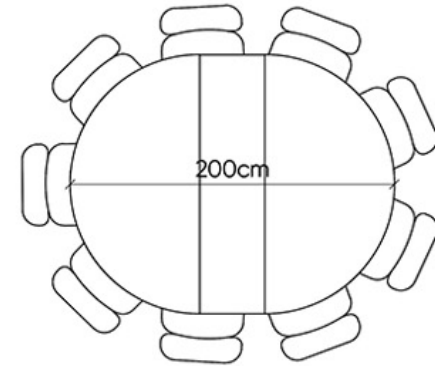

The Vivien Dining Table

The seating arrangements below show the chair width of 52 cm.

STOHOME®

Extension Options

6 Seater

8 seater
+40 cm (+2 seats)

9 seater
+60 cm (+3 seats)

10 seater
+80 cm (+4 seats)

The Vivien Dining Table

The seating arrangements below show the chair width of 52 cm.

STOHOME®

Extension Options

7 Seater

9 seater
+40 cm (+2 seats)

10 seater
+60 cm (+3 seats)

11 seater
+80 cm (+4 seats)

The Vivien Dining Table

The seating arrangements below show the chair width of 52 cm.

STOHOME®

8 Seater

The Vivien Dining Table

The seating arrangements below show the chair width of 52 cm.

STOHOME®

10 Seater

The Vivien Dining Table

The seating arrangements below show the chair width of 52 cm.

STOHOME®

14 Seater

The Vivien Dining Table

The dimensions below outlines the dimensions of the pipe leg corresponding to the size of the tabletop.