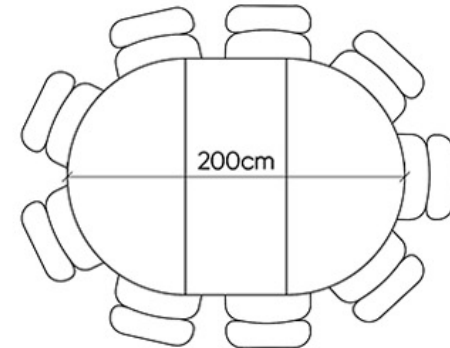

The Vivien Dining Table

The seating arrangements below show the chair width of 52 cm.

STOHOME®

Extension Options

4 Seater

6 seater
+40 cm (+2 seats)

7 seater
+60 cm (+3 seats)

8 seater
+80 cm (+4 seats)

The Vivien Dining Table

The seating arrangements below show the chair width of 52 cm.

STOHOME®

Extension Options

5 Seater

7 seater
+40 cm (+2 seats)

8 seater
+60 cm (+3 seats)

9 seater
+80 cm (+4 seats)

The Vivien Dining Table

The seating arrangements below show the chair width of 52 cm.

STOHOME®

Extension Options

6 Seater

8 seater
+40 cm (+2 seats)

9 seater
+60 cm (+3 seats)

10 seater
+80 cm (+4 seats)

The Vivien Dining Table

The seating arrangements below show the chair width of 52 cm.

STOHOME®

Extension Options

7 Seater

9 seater
+40 cm (+2 seats)

10 seater
+60 cm (+3 seats)

11 seater
+80 cm (+4 seats)