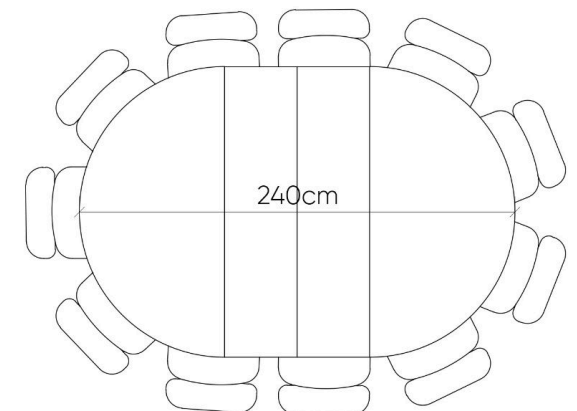

9 Seater

10 Seater

The Vivien Dining Table

The seating arrangements below show the chair width of 52 cm.

7 Seater

9 Seater

10 Seater

11 Seater

The Vivien Dining Table

The seating arrangements below show the chair width of 52 cm.

8 Seater

The Vivien Dining Table

The seating arrangements below show the chair width of 52 cm.

10 Seater

The Vivien Dining Table

The seating arrangements below show the chair width of 52 cm.

STOHOME®

∅300cm

14 Seater

The Vivien Dining Table

The dimensions below outlines the dimensions of the pipe leg corresponding to the size of the tabletop.

The Vivien Dining Table

The dimensions below outlines the dimensions of the pipe leg corresponding to the size of the tabletop.

The Vivien Dining Table

The dimensions below outlines the dimensions of the pipe leg corresponding to the size of the tabletop.