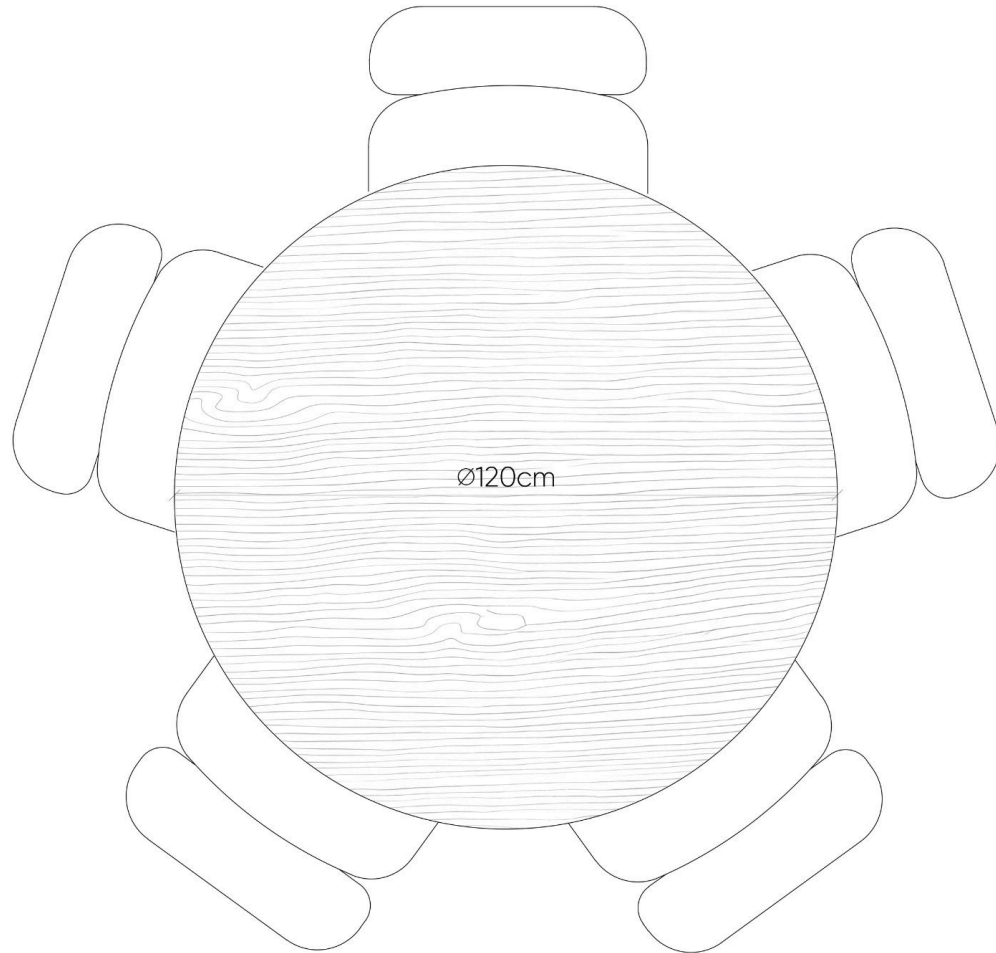

The Vivien Dining Table

The seating arrangements below show the chair width of 52 cm.

4 Seater

6 Seater

7 Seater

8 Seater

The Vivien Dining Table

The seating arrangements below show the chair width of 52 cm.

5 Seater

7 Seater

8 Seater

9 Seater

The Vivien Dining Table

The seating arrangements below show the chair width of 52 cm.

6 Seater

8 Seater

The seating arrangements below show the chair width of 52 cm.

STOHOME®

∅300cm

14 Seater

The Vivien Dining Table

The dimensions below outlines the dimensions of the pipe leg corresponding to the size of the tabletop.

The Vivien Dining Table

The dimensions below outlines the dimensions of the pipe leg corresponding to the size of the tabletop.

The Vivien Dining Table

The dimensions below outlines the dimensions of the pipe leg corresponding to the size of the tabletop.