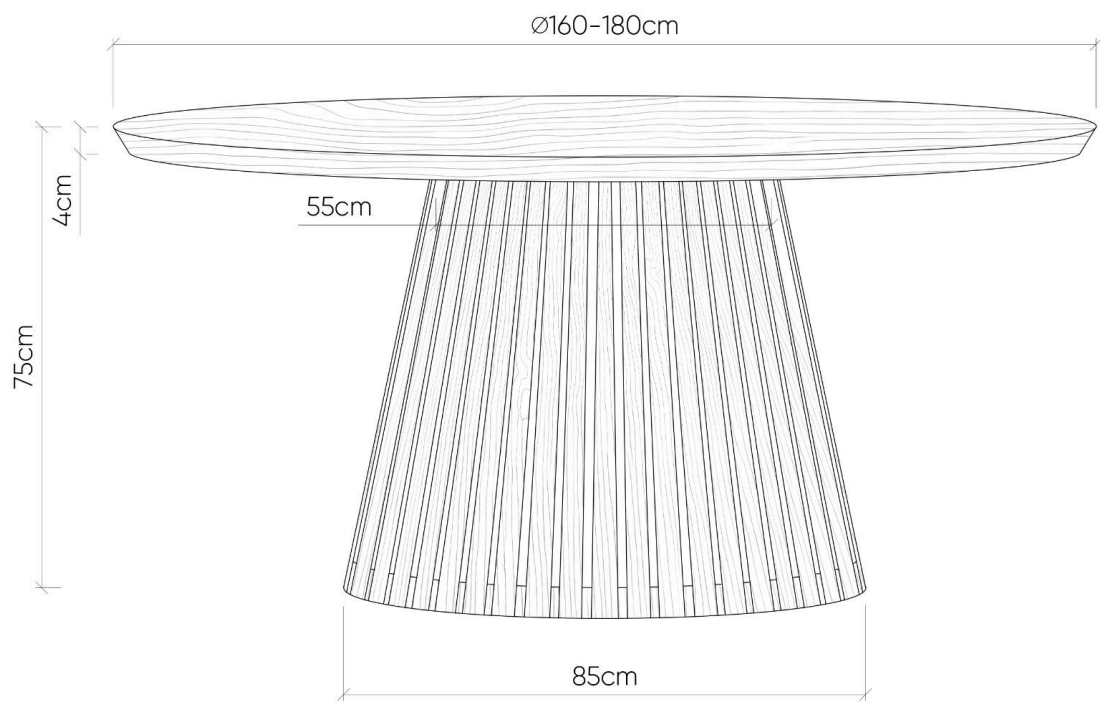

9 Seater

10 Seater

The Vivien Dining Table

The seating arrangements below show the chair width of 52 cm.

7 Seater

9 Seater

10 Seater

11 Seater

The Vivien Dining Table

The seating arrangements below show the chair width of 52 cm.

8 Seater

The Vivien Dining Table

The seating arrangements below show the chair width of 52 cm.

10 Seater

The Vivien Dining Table

The seating arrangements below show the chair width of 52 cm.

STOHOME®

∅300cm

14 Seater

The Vivien Dining Table

The dimensions below outlines the dimensions of the pipe leg corresponding to the size of the tabletop.

The Vivien Dining Table

The dimensions below outlines the dimensions of the pipe leg corresponding to the size of the tabletop.

The Vivien Dining Table

The dimensions below outlines the dimensions of the pipe leg corresponding to the size of the tabletop.