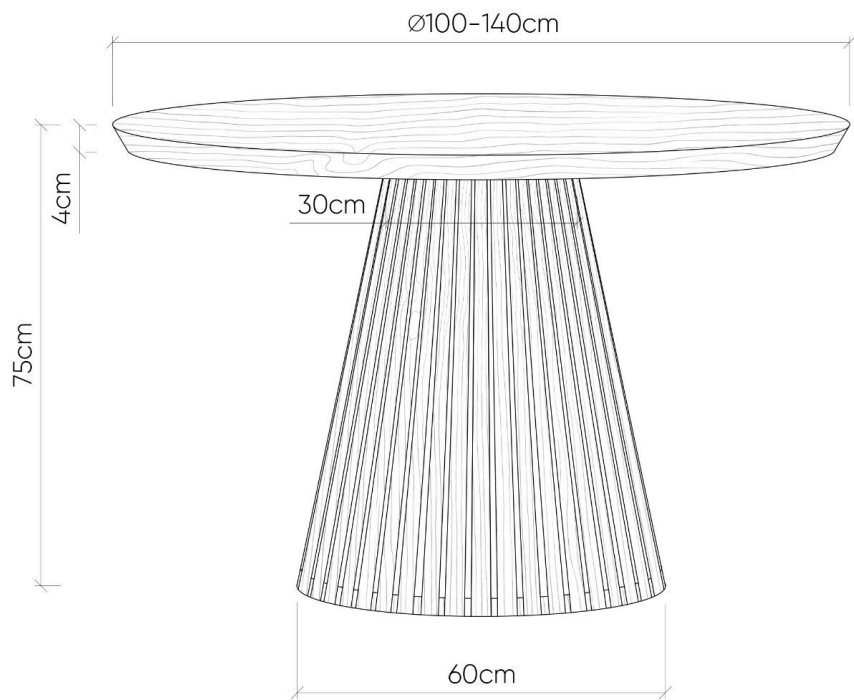

9 Seater

10 Seater

The Vivien Dining Table

The seating arrangements below show the chair width of 52 cm.

7 Seater

9 Seater

10 Seater

11 Seater

The Vivien Dining Table

The seating arrangements below show the chair width of 52 cm.

8 Seater

The Vivien Dining Table

The seating arrangements below show the chair width of 52 cm.

10 Seater

The Vivien Dining Table

The seating arrangements below show the chair width of 52 cm.

STOHOME®

∅300cm

14 Seater

The Vivien Dining Table

The dimensions below outlines the dimensions of the pipe leg corresponding to the size of the tabletop.

The Vivien Dining Table

The dimensions below outlines the dimensions of the pipe leg corresponding to the size of the tabletop.

The Vivien Dining Table

The dimensions below outlines the dimensions of the pipe leg corresponding to the size of the tabletop.