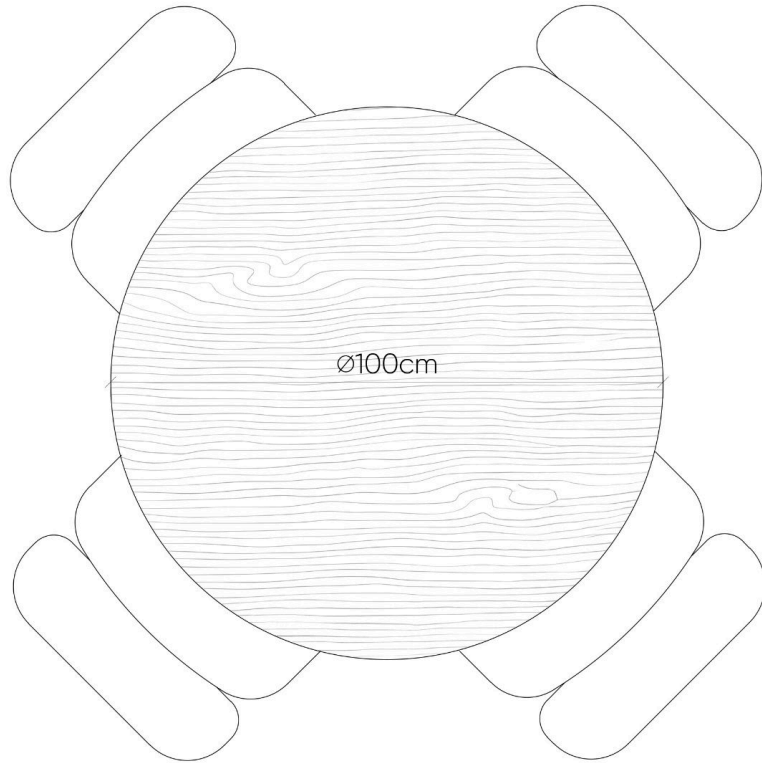

The Vivien Dining Table

The seating arrangements below show the chair width of 52 cm.

4 Seater

6 Seater

7 Seater

8 Seater

The Vivien Dining Table

The seating arrangements below show the chair width of 52 cm.

5 Seater

7 Seater

8 Seater

9 Seater

The Vivien Dining Table

The seating arrangements below show the chair width of 52 cm.

6 Seater

8 Seater

The seating arrangements below show the chair width of 52 cm.

STOHOME®

∅300cm

14 Seater

The Vivien Dining Table

The dimensions below outlines the dimensions of the pipe leg corresponding to the size of the tabletop.

The Vivien Dining Table

The dimensions below outlines the dimensions of the pipe leg corresponding to the size of the tabletop.

The Vivien Dining Table

The dimensions below outlines the dimensions of the pipe leg corresponding to the size of the tabletop.