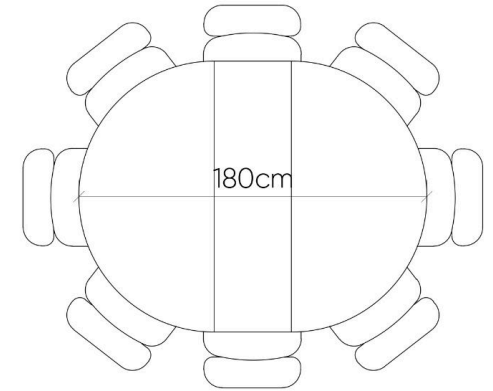

The Vivien Dining Table

The seating arrangements below show the chair width of 52 cm.

4 Seater

6 Seater

7 Seater

8 Seater

The Vivien Dining Table

The seating arrangements below show the chair width of 52 cm.

5 Seater

7 Seater

8 Seater

9 Seater

The Vivien Dining Table

The seating arrangements below show the chair width of 52 cm.

6 Seater

8 Seater

9 Seater

10 Seater

The Vivien Dining Table

The seating arrangements below show the chair width of 52 cm.

7 Seater

9 Seater

10 Seater

11 Seater

The seating arrangements below show the chair width of 52 cm.

STOHOME®

∅300cm

14 Seater

The Vivien Dining Table

The dimensions below outlines the dimensions of the pipe leg corresponding to the size of the tabletop.