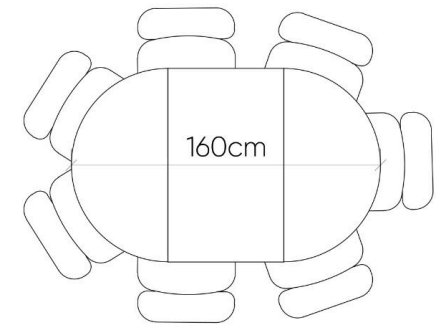

The Vivien Dining Table

The seating arrangements below show the chair width of 52 cm.

4 Seater

6 Seater

7 Seater

8 Seater

The Vivien Dining Table

The seating arrangements below show the chair width of 52 cm.

5 Seater

7 Seater

8 Seater

9 Seater

The Vivien Dining Table

The seating arrangements below show the chair width of 52 cm.

6 Seater

8 Seater

The seating arrangements below show the chair width of 52 cm.

STOHOME®

∅300cm

14 Seater

The Vivien Dining Table

The dimensions below outlines the dimensions of the pipe leg corresponding to the size of the tabletop.

The Vivien Dining Table

The dimensions below outlines the dimensions of the pipe leg corresponding to the size of the tabletop.

The Vivien Dining Table

The dimensions below outlines the dimensions of the pipe leg corresponding to the size of the tabletop.