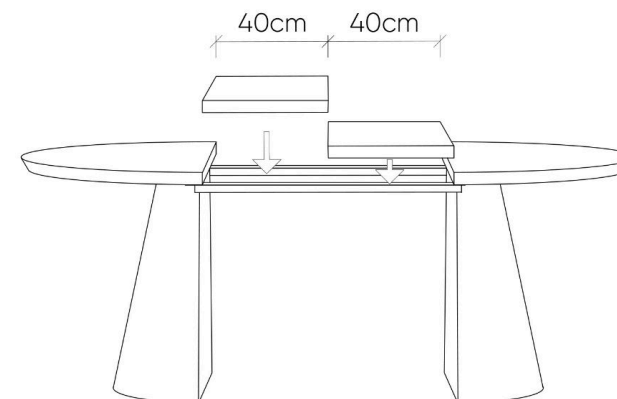

9 Seater

10 Seater

The Vivien Dining Table

The seating arrangements below show the chair width of 52 cm.

7 Seater

9 Seater

10 Seater

11 Seater

The Vivien Dining Table

The seating arrangements below show the chair width of 52 cm.

8 Seater

The Vivien Dining Table

The seating arrangements below show the chair width of 52 cm.

10 Seater

The Vivien Dining Table

The seating arrangements below show the chair width of 52 cm.

STOHOME®

∅300cm

14 Seater

The Vivien Dining Table

The dimensions below outlines the dimensions of the pipe leg corresponding to the size of the tabletop.

The Vivien Dining Table

The dimensions below outlines the dimensions of the pipe leg corresponding to the size of the tabletop.

The Vivien Dining Table

The dimensions below outlines the dimensions of the pipe leg corresponding to the size of the tabletop.