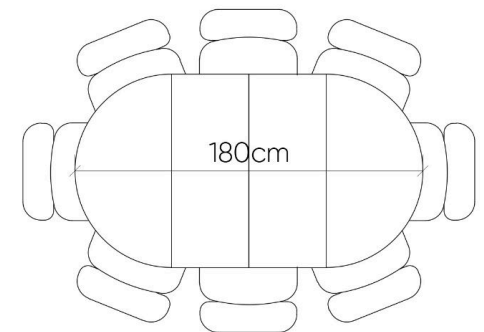

The Vivien Dining Table

The seating arrangements below show the chair width of 52 cm.

4 Seater

6 Seater

7 Seater

8 Seater

The Vivien Dining Table

The seating arrangements below show the chair width of 52 cm.

5 Seater

7 Seater

8 Seater

9 Seater

The Vivien Dining Table

The seating arrangements below show the chair width of 52 cm.

6 Seater

8 Seater

9 Seater

10 Seater

The Vivien Dining Table

The seating arrangements below show the chair width of 52 cm.

7 Seater

9 Seater

10 Seater

11 Seater

The seating arrangements below show the chair width of 52 cm.

STOHOME®

∅300cm

14 Seater

The Vivien Dining Table

The dimensions below outlines the dimensions of the pipe leg corresponding to the size of the tabletop.