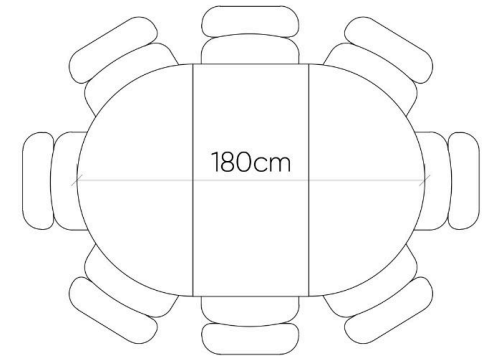

The Vivien Dining Table

The seating arrangements below show the chair width of 52 cm.

4 Seater

6 Seater

7 Seater

8 Seater

The Vivien Dining Table

The seating arrangements below show the chair width of 52 cm.

5 Seater

7 Seater

8 Seater

9 Seater

The Vivien Dining Table

The seating arrangements below show the chair width of 52 cm.

6 Seater

8 Seater

The seating arrangements below show the chair width of 52 cm.

STOHOME®

∅300cm

14 Seater

The Vivien Dining Table

The dimensions below outlines the dimensions of the pipe leg corresponding to the size of the tabletop.

The Vivien Dining Table

The dimensions below outlines the dimensions of the pipe leg corresponding to the size of the tabletop.

The Vivien Dining Table

The dimensions below outlines the dimensions of the pipe leg corresponding to the size of the tabletop.