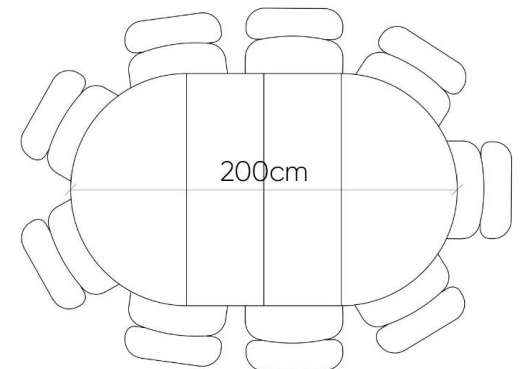

The Vivien Dining Table

The seating arrangements below show the chair width of 52 cm.

4 Seater

6 Seater

7 Seater

8 Seater

The Vivien Dining Table

The seating arrangements below show the chair width of 52 cm.

5 Seater

7 Seater

8 Seater

9 Seater

The Vivien Dining Table

The seating arrangements below show the chair width of 52 cm.

6 Seater

8 Seater

9 Seater

10 Seater

The Vivien Dining Table

The seating arrangements below show the chair width of 52 cm.

7 Seater

9 Seater

10 Seater

11 Seater

The Vivien Dining Table

The dimensions below outlines the dimensions of the pipe leg corresponding to the size of the tabletop.

The Vivien Dining Table

The dimensions below outlines the dimensions of the pipe leg corresponding to the size of the tabletop.