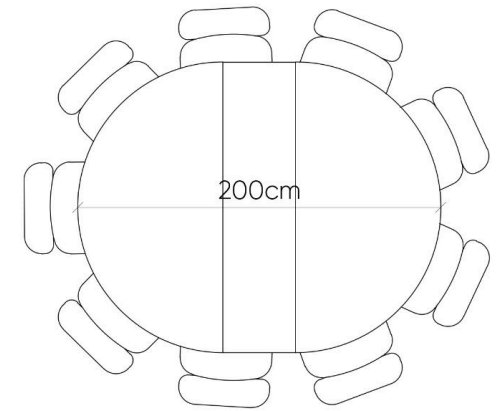

5 Seater

7 Seater

8 Seater

9 Seater

The Vivien Dining Table

The seating arrangements below show the chair width of 52 cm.

6 Seater

8 Seater

9 Seater

10 Seater

The Vivien Dining Table

The seating arrangements below show the chair width of 52 cm.

7 Seater

9 Seater

10 Seater

11 Seater

The Vivien Dining Table

The seating arrangements below show the chair width of 52 cm.

8 Seater

The Vivien Dining Table

The seating arrangements below show the chair width of 52 cm.

10 Seater

The Vivien Dining Table

The seating arrangements below show the chair width of 52 cm.

STOHOME®

∅300cm

14 Seater

The Vivien Dining Table

The dimensions below outlines the dimensions of the pipe leg corresponding to the size of the tabletop.