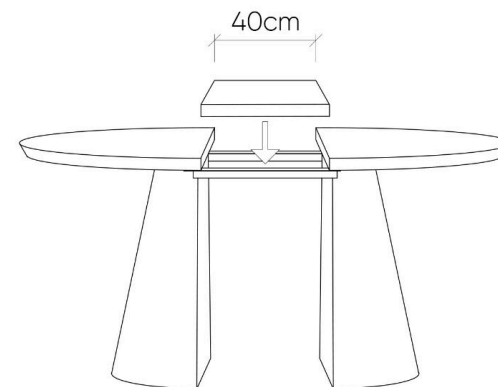

9 Seater

10 Seater

The Vivien Dining Table

The seating arrangements below show the chair width of 52 cm.

7 Seater

9 Seater

10 Seater

11 Seater

The Vivien Dining Table

The seating arrangements below show the chair width of 52 cm.

8 Seater

The Vivien Dining Table

The seating arrangements below show the chair width of 52 cm.

10 Seater

The Vivien Dining Table

The seating arrangements below show the chair width of 52 cm.

STOHOME®

∅300cm

14 Seater

The Vivien Dining Table

The dimensions below outlines the dimensions of the pipe leg corresponding to the size of the tabletop.

The Vivien Dining Table

The dimensions below outlines the dimensions of the pipe leg corresponding to the size of the tabletop.

The Vivien Dining Table

The dimensions below outlines the dimensions of the pipe leg corresponding to the size of the tabletop.