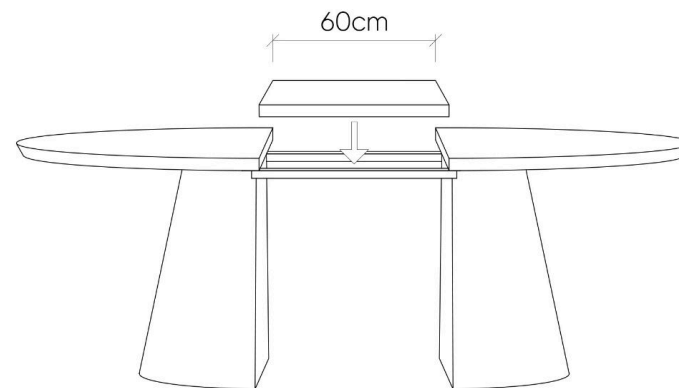

9 Seater

10 Seater

The Vivien Dining Table

The seating arrangements below show the chair width of 52 cm.

7 Seater

9 Seater

10 Seater

11 Seater

The Vivien Dining Table

The seating arrangements below show the chair width of 52 cm.

8 Seater

The Vivien Dining Table

The seating arrangements below show the chair width of 52 cm.

10 Seater

The Vivien Dining Table

The seating arrangements below show the chair width of 52 cm.

STOHOME®

∅300cm

14 Seater

The Vivien Dining Table

The dimensions below outlines the dimensions of the pipe leg corresponding to the size of the tabletop.

The Vivien Dining Table

The dimensions below outlines the dimensions of the pipe leg corresponding to the size of the tabletop.

The Vivien Dining Table

The dimensions below outlines the dimensions of the pipe leg corresponding to the size of the tabletop.