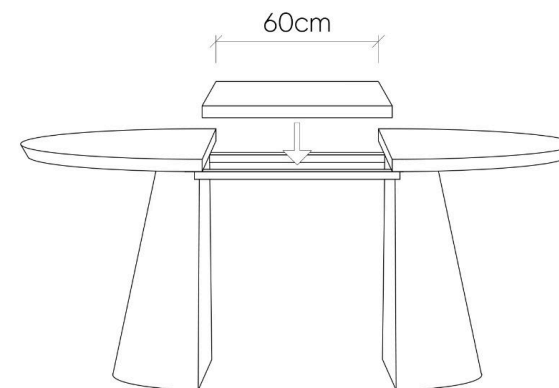

9 Seater

10 Seater

The Vivien Dining Table

The seating arrangements below show the chair width of 52 cm.

7 Seater

9 Seater

10 Seater

11 Seater

The Vivien Dining Table

The seating arrangements below show the chair width of 52 cm.

8 Seater

The Vivien Dining Table

The seating arrangements below show the chair width of 52 cm.

10 Seater

The Vivien Dining Table

The seating arrangements below show the chair width of 52 cm.

STOHOME®

∅300cm

14 Seater

The Vivien Dining Table

The dimensions below outlines the dimensions of the pipe leg corresponding to the size of the tabletop.

The Vivien Dining Table

The dimensions below outlines the dimensions of the pipe leg corresponding to the size of the tabletop.

The Vivien Dining Table

The dimensions below outlines the dimensions of the pipe leg corresponding to the size of the tabletop.