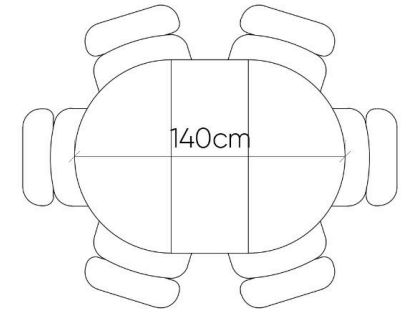

The Vivien Dining Table

The seating arrangements below show the chair width of 52 cm.

4 Seater

6 Seater

7 Seater

8 Seater

The Vivien Dining Table

The seating arrangements below show the chair width of 52 cm.

5 Seater

7 Seater

8 Seater

9 Seater

The Vivien Dining Table

The seating arrangements below show the chair width of 52 cm.

6 Seater

8 Seater

The seating arrangements below show the chair width of 52 cm.

STOHOME®

∅300cm

14 Seater

The Vivien Dining Table

The dimensions below outlines the dimensions of the pipe leg corresponding to the size of the tabletop.

The Vivien Dining Table

The dimensions below outlines the dimensions of the pipe leg corresponding to the size of the tabletop.

The Vivien Dining Table

The dimensions below outlines the dimensions of the pipe leg corresponding to the size of the tabletop.