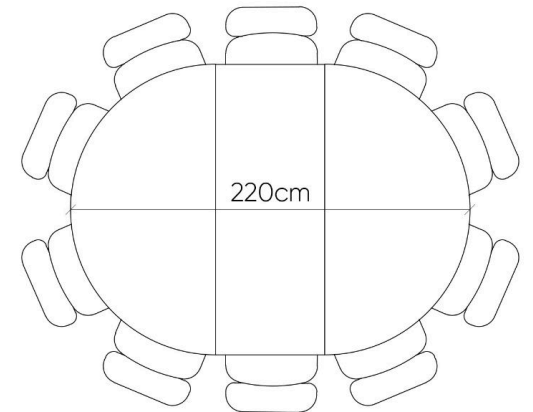

5 Seater

7 Seater

8 Seater

9 Seater

The Vivien Dining Table

The seating arrangements below show the chair width of 52 cm.

6 Seater

8 Seater

9 Seater

10 Seater

The Vivien Dining Table

The seating arrangements below show the chair width of 52 cm.

7 Seater

9 Seater

10 Seater

11 Seater

The Vivien Dining Table

The seating arrangements below show the chair width of 52 cm.

8 Seater

The Vivien Dining Table

The seating arrangements below show the chair width of 52 cm.

10 Seater

The Vivien Dining Table

The seating arrangements below show the chair width of 52 cm.

STOHOME®

∅300cm

14 Seater

The Vivien Dining Table

The dimensions below outlines the dimensions of the pipe leg corresponding to the size of the tabletop.