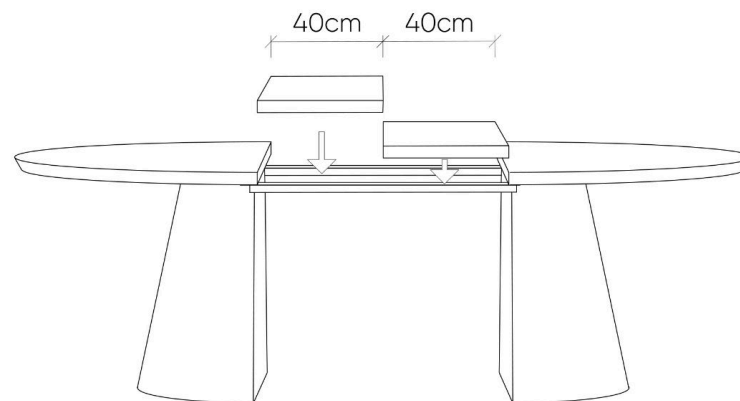

9 Seater

10 Seater

The Vivien Dining Table

The seating arrangements below show the chair width of 52 cm.

7 Seater

9 Seater

10 Seater

11 Seater

The Vivien Dining Table

The seating arrangements below show the chair width of 52 cm.

8 Seater

The Vivien Dining Table

The seating arrangements below show the chair width of 52 cm.

10 Seater

The Vivien Dining Table

The seating arrangements below show the chair width of 52 cm.

STOHOME®

∅300cm

14 Seater

The Vivien Dining Table

The dimensions below outlines the dimensions of the pipe leg corresponding to the size of the tabletop.

The Vivien Dining Table

The dimensions below outlines the dimensions of the pipe leg corresponding to the size of the tabletop.

The Vivien Dining Table

The dimensions below outlines the dimensions of the pipe leg corresponding to the size of the tabletop.