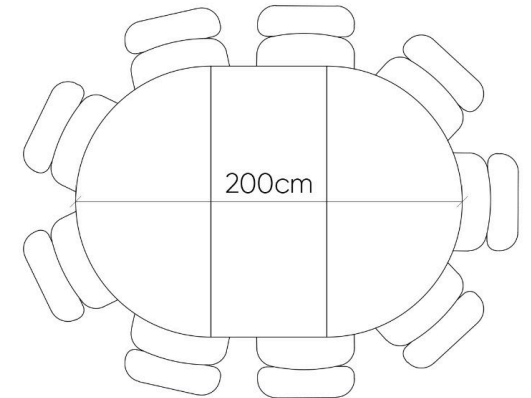

The Vivien Dining Table

The seating arrangements below show the chair width of 52 cm.

4 Seater

6 Seater

7 Seater

8 Seater

The Vivien Dining Table

The seating arrangements below show the chair width of 52 cm.

5 Seater

7 Seater

8 Seater

9 Seater

The Vivien Dining Table

The seating arrangements below show the chair width of 52 cm.

6 Seater

8 Seater

9 Seater

10 Seater

The Vivien Dining Table

The seating arrangements below show the chair width of 52 cm.

7 Seater

9 Seater

10 Seater

11 Seater

The Vivien Dining Table

The dimensions below outlines the dimensions of the pipe leg corresponding to the size of the tabletop.

The Vivien Dining Table

The dimensions below outlines the dimensions of the pipe leg corresponding to the size of the tabletop.