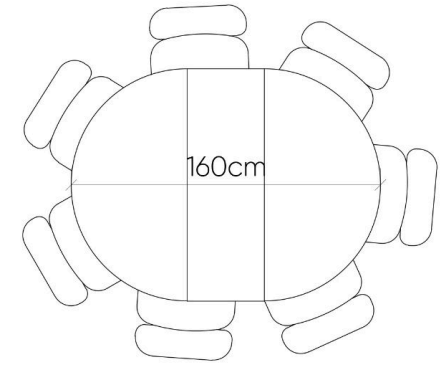

The Vivien Dining Table

The seating arrangements below show the chair width of 52 cm.

4 Seater

6 Seater

7 Seater

8 Seater

The Vivien Dining Table

The seating arrangements below show the chair width of 52 cm.

5 Seater

7 Seater

8 Seater

9 Seater

The Vivien Dining Table

The seating arrangements below show the chair width of 52 cm.

6 Seater

8 Seater

The seating arrangements below show the chair width of 52 cm.

STOHOME®

∅300cm

14 Seater

The Vivien Dining Table

The dimensions below outlines the dimensions of the pipe leg corresponding to the size of the tabletop.

The Vivien Dining Table

The dimensions below outlines the dimensions of the pipe leg corresponding to the size of the tabletop.

The Vivien Dining Table

The dimensions below outlines the dimensions of the pipe leg corresponding to the size of the tabletop.