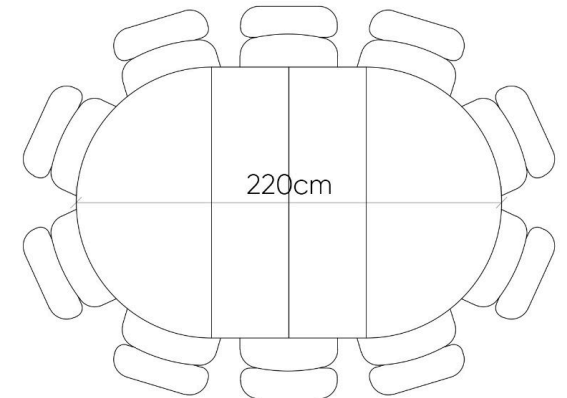

5 Seater

7 Seater

8 Seater

9 Seater

The Vivien Dining Table

The seating arrangements below show the chair width of 52 cm.

6 Seater

8 Seater

9 Seater

10 Seater

The Vivien Dining Table

The seating arrangements below show the chair width of 52 cm.

7 Seater

9 Seater

10 Seater

11 Seater

The seating arrangements below show the chair width of 52 cm.

STOHOME®

∅300cm

14 Seater

The Vivien Dining Table

The dimensions below outlines the dimensions of the pipe leg corresponding to the size of the tabletop.

The Vivien Dining Table

The dimensions below outlines the dimensions of the pipe leg corresponding to the size of the tabletop.

The Vivien Dining Table

The dimensions below outlines the dimensions of the pipe leg corresponding to the size of the tabletop.