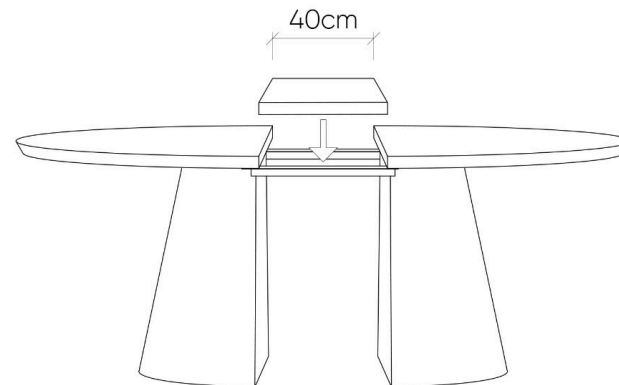

9 Seater

10 Seater

The Vivien Dining Table

The seating arrangements below show the chair width of 52 cm.

7 Seater

9 Seater

10 Seater

11 Seater

The Vivien Dining Table

The seating arrangements below show the chair width of 52 cm.

8 Seater

The Vivien Dining Table

The seating arrangements below show the chair width of 52 cm.

10 Seater

The Vivien Dining Table

The seating arrangements below show the chair width of 52 cm.

STOHOME®

∅300cm

14 Seater

The Vivien Dining Table

The dimensions below outlines the dimensions of the pipe leg corresponding to the size of the tabletop.

The Vivien Dining Table

The dimensions below outlines the dimensions of the pipe leg corresponding to the size of the tabletop.

The Vivien Dining Table

The dimensions below outlines the dimensions of the pipe leg corresponding to the size of the tabletop.